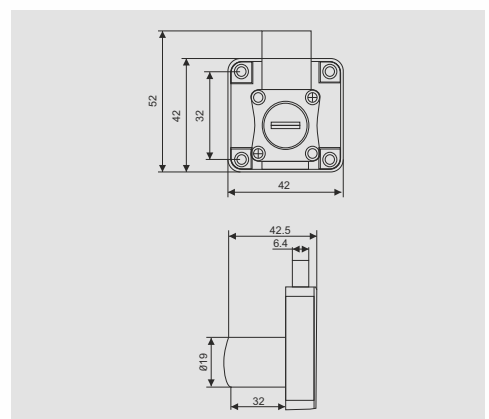

DESCRIPTION

- Material - Zinc Alloy
- Cylinder : D19mm x L22mm
- Finish : Chrome

DIMENSION

PRODUCT

| Product Name | Item Code | Pcs/Ctn |
|-------------------------------------|-----------------|---------|
| Multipurpose Lock with Computer Key | 09F22045 | 50 |

DESCRIPTION

- Material - Zinc Alloy
- Cylinder : D19mm x L32mm
- Finish : Chrome

DIMENSION

PRODUCT

| Product Name | Item Code | Pcs/Ctn |
|------------------------|-----------------|---------|
| Multipurpose Slam Lock | 09F22026 | 50 |

DESCRIPTION

- Material - Zinc Alloy
- Cylinder : D19mm x L22mm
- Finish : Chrome

DIMENSION

PRODUCT

| Product Name | Item Code | Pcs/Ctn |
|-------------------|-----------|---------|
| Multipurpose Lock | 09F22022 | 50 |

DESCRIPTION

- Material - Zinc Alloy
- Cylinder : D19mm x L22mm
- Finish : Chrome

DIMENSION

PRODUCT

| Product Name | Item Code | Pcs/Ctn |
|-------------------|-----------|---------|
| Multipurpose Lock | 09F22023 | 50 |