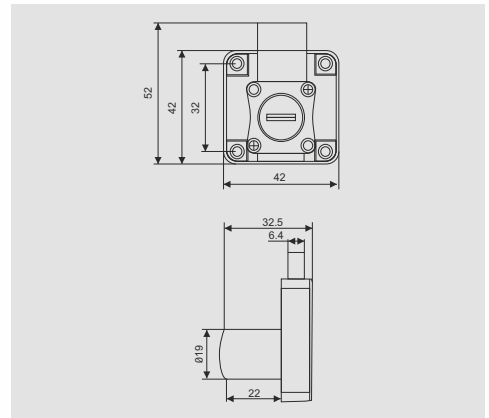

DESCRIPTION

- Material - Zinc Alloy
- Cylinder : D19mm x L22mm
- Finish : Chrome

DIMENSION

PRODUCT

| Product Name | Item Code | Pcs/Ctn |
|-------------------------------------|-----------------|---------|
| Multipurpose Lock with Computer Key | 09F22045 | 50 |

DESCRIPTION

- Material - Zinc Alloy
- Cylinder : D19mm x L32mm
- Finish : Chrome

DIMENSION

PRODUCT

| Product Name | Item Code | Pcs/Ctn |
|------------------------|-----------------|---------|
| Multipurpose Slam Lock | 09F22026 | 50 |

DESCRIPTION

- Material - Zinc Alloy
- Cylinder : D19mm x L22mm
- Finish : Chrome

DIMENSION

PRODUCT

| Product Name | Item Code | Pcs/Ctn |
|-------------------|-----------|---------|
| Multipurpose Lock | 09F22022 | 50 |

DESCRIPTION

- Material - Zinc Alloy
- Cylinder : D19mm x L22mm
- Finish : Chrome

DIMENSION

PRODUCT

| Product Name | Item Code | Pcs/Ctn |
|-------------------|-----------|---------|
| Multipurpose Lock | 09F22023 | 50 |