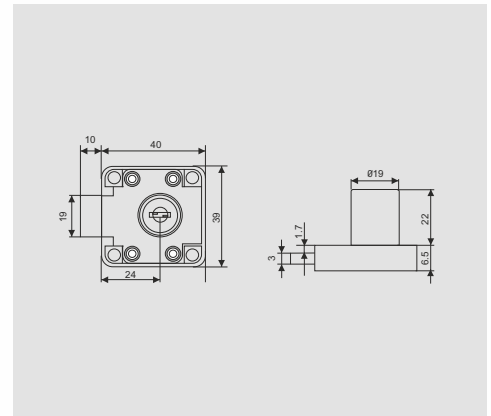

DESCRIPTION

- Material - Zinc Alloy
- Cylinder : D19mm x L22mm
- Finish : Chrome

DIMENSION

PRODUCT

| Product Name | Item Code | Pcs/Ctn |
|-------------------|-----------|---------|
| Multipurpose Lock | 09F22023 | 50 |

DESCRIPTION

- Material - Zinc Alloy
- Cylinder : D19mm x L32mm
- Finish : Chrome

DIMENSION

PRODUCT

| Product Name | Item Code | Pcs/Ctn |
|-------------------|-----------|---------|
| Multi Drawer Lock | 09F22024 | 50 |

DESCRIPTION

- Material - Zinc Alloy
- Cylinder : D19mm x L20mm
- Finish : Chrome

DIMENSION

PRODUCT

| Product Name | Item Code | Pcs/Ctn |
|--------------|-----------|---------|
| Sliding Lock | 09F22028 | 50 |

DESCRIPTION

- Material - Zinc Alloy
- Cylinder : D19mm x L22mm
- Finish : Chrome

DIMENSION

PRODUCT

| Product Name | Item Code | Pcs/Ctn |
|--------------|-----------|---------|
| Push Lock | 09F22030 | 50 |