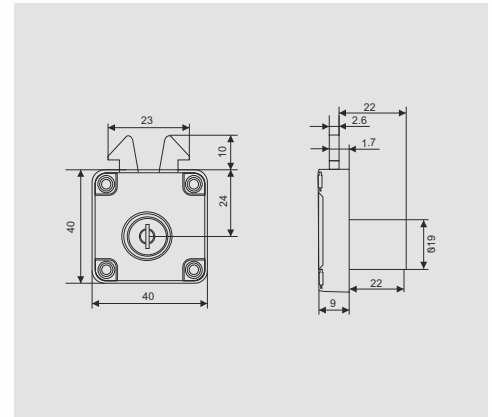

DESCRIPTION

- Material - Zinc Alloy
- Cylinder : D19mm x L32mm
- Finish : Chrome

DIMENSION

PRODUCT

| Product Name | Item Code | Pcs/Ctn |
|-------------------|-----------|---------|
| Multi Drawer Lock | 09F22024 | 50 |

DESCRIPTION

- Material - Zinc Alloy
- Cylinder : D19mm x L20mm
- Finish : Chrome

DIMENSION

PRODUCT

| Product Name | Item Code | Pcs/Ctn |
|--------------|-----------|---------|
| Sliding Lock | 09F22028 | 50 |

DESCRIPTION

- Material - Zinc Alloy
- Cylinder : D19mm x L22mm
- Finish : Chrome

DIMENSION

PRODUCT

| Product Name | Item Code | Pcs/Ctn |
|--------------|-----------|---------|
| Push Lock | 09F22030 | 50 |

DESCRIPTION

- Material - Zinc Alloy
- Cylinder : D19mm x L22mm
- Finish : Chrome

DIMENSION

PRODUCT

| Product Name | Item Code | Pcs/Ctn |
|--------------|-----------|---------|
| Push Lock | 09F22031 | 50 |