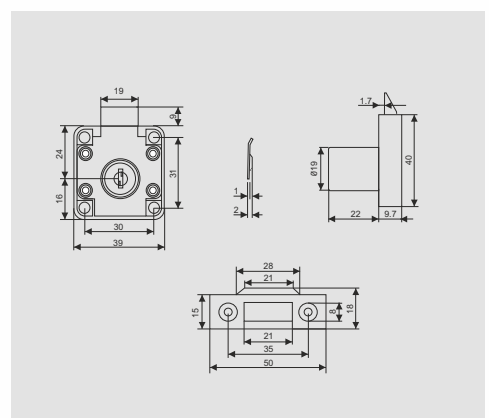

09F Series Furniture Locks

PRODUCT

Product Name	Item Code	Pcs/Ctn
Multipurpose Lock with Computer Key	09F22044	50

DESCRIPTION

- Material - Zinc Alloy
- Cylinder : D19mm x L22mm
- Finish : Chrome

DIMENSION

PRODUCT

Product Name	Item Code	Pcs/Ctn
Multipurpose Lock with Computer Key	09F22045	50

DESCRIPTION

- Material - Zinc Alloy
- Cylinder : D19mm x L32mm
- Finish : Chrome

DIMENSION

PRODUCT

Product Name	Item Code	Pcs/Ctn
Multipurpose Slam Lock	09F22026	50

DESCRIPTION

- Material - Zinc Alloy
- Cylinder : D19mm x L22mm
- Finish : Chrome

DIMENSION