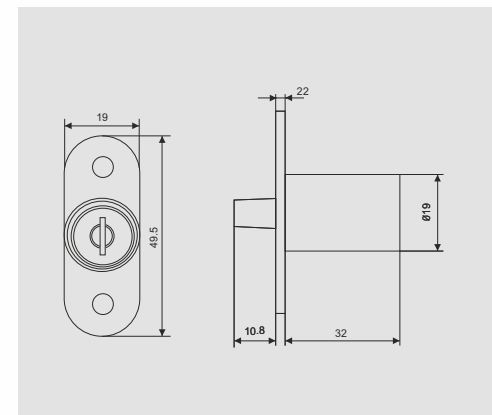

DESCRIPTION

- Material - Zinc Alloy
- Cylinder : D19mm x L20mm
- Finish : Chrome

DIMENSION

PRODUCT

| Product Name | Item Code | Pcs/Ctn |
|--------------|-----------|---------|
| Sliding Lock | 09F22028 | 50 |

DESCRIPTION

- Material - Zinc Alloy
- Cylinder : D19mm x L22mm
- Finish : Chrome

DIMENSION

PRODUCT

| Product Name | Item Code | Pcs/Ctn |
|--------------|-----------|---------|
| Push Lock | 09F22030 | 50 |

DESCRIPTION

- Material - Zinc Alloy
- Cylinder : D19mm x L22mm
- Finish : Chrome

DIMENSION

PRODUCT

| Product Name | Item Code | Pcs/Ctn |
|--------------|-----------|---------|
| Push Lock | 09F22031 | 50 |

DESCRIPTION

- Material - Zinc Alloy
- Cylinder : D19mm x L32mm
- Finish : Chrome

DIMENSION

09F Series Furniture Locks

PRODUCT

| Product Name | Item Code (L/R) | Pcs/Ctn |
|--------------------------|-----------------|---------|
| Alu profile Sliding Lock | 09F22042 | 50 |