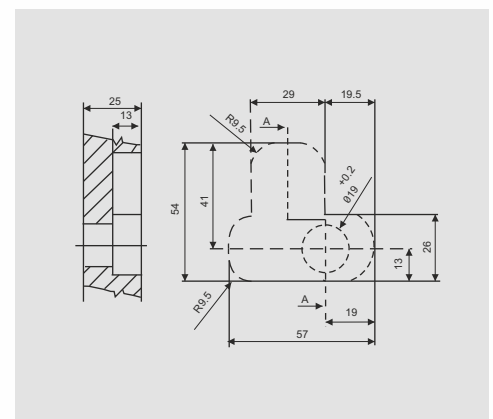

09F Series Furniture Locks

PRODUCT

Product Name	Item Code (L/R)	Pcs/Ctn
Alu profile Sliding Lock	09F22042	50

DESCRIPTION

- Material - Zinc Alloy
- Finish : Chrome

DIMENSION

PRODUCT

Product Name	Item Code	Pcs/Ctn
Wooden Sliding Lock	09F22036	50

DESCRIPTION

- Material - Zinc Alloy
- Finish : Chrome
- Thickness : 25mm

DIMENSION

PRODUCT

Product Name	Item Code	Pcs/Ctn
Cabinet Glass Lock	09F22033	50

DESCRIPTION

- Material - Zinc Alloy
- Cylinder : D20mm x L20mm
- Finish : Chrome
- Glass Thickness : 4-8mm

DIMENSION