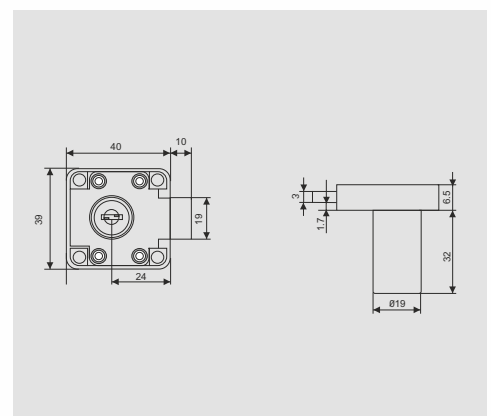

DESCRIPTION

- Material - Zinc Alloy
- Cylinder : D19mm x L22mm
- Finish : Chrome

DIMENSION

PRODUCT

| Product Name | Item Code | Pcs/Ctn |
|-------------------|-----------|---------|
| Multipurpose Lock | 09F22023 | 50 |

DESCRIPTION

- Material - Zinc Alloy
- Cylinder : D19mm x L32mm
- Finish : Chrome

DIMENSION

PRODUCT

| Product Name | Item Code | Pcs/Ctn |
|-------------------|-----------|---------|
| Multi Drawer Lock | 09F22024 | 50 |

DESCRIPTION

- Material - Zinc Alloy
- Cylinder : D19mm x L20mm
- Finish : Chrome

DIMENSION

PRODUCT

| Product Name | Item Code | Pcs/Ctn |
|--------------|-----------|---------|
| Sliding Lock | 09F22028 | 50 |

DESCRIPTION

- Material - Zinc Alloy
- Cylinder : D19mm x L22mm
- Finish : Chrome

DIMENSION

PRODUCT

| Product Name | Item Code | Pcs/Ctn |
|--------------|-----------|---------|
| Push Lock | 09F22030 | 50 |