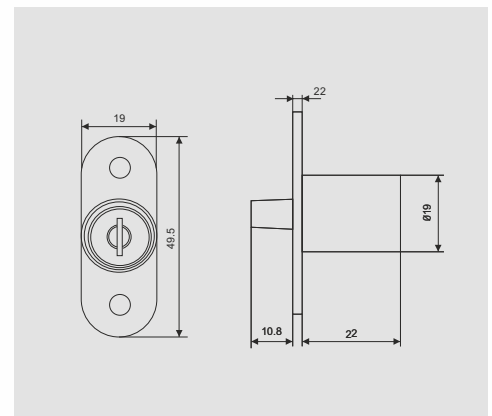

DESCRIPTION

- Material - Zinc Alloy
- Cylinder : D19mm x L32mm
- Finish : Chrome

DIMENSION

PRODUCT

| Product Name | Item Code | Pcs/Ctn |
|-------------------|-----------|---------|
| Multi Drawer Lock | 09F22024 | 50 |

DESCRIPTION

- Material - Zinc Alloy
- Cylinder : D19mm x L20mm
- Finish : Chrome

DIMENSION

PRODUCT

| Product Name | Item Code | Pcs/Ctn |
|--------------|-----------|---------|
| Sliding Lock | 09F22028 | 50 |

DESCRIPTION

- Material - Zinc Alloy
- Cylinder : D19mm x L22mm
- Finish : Chrome

DIMENSION

PRODUCT

| Product Name | Item Code | Pcs/Ctn |
|--------------|-----------|---------|
| Push Lock | 09F22030 | 50 |

DESCRIPTION

- Material - Zinc Alloy
- Cylinder : D19mm x L22mm
- Finish : Chrome

DIMENSION

PRODUCT

| Product Name | Item Code | Pcs/Ctn |
|--------------|-----------|---------|
| Push Lock | 09F22031 | 50 |