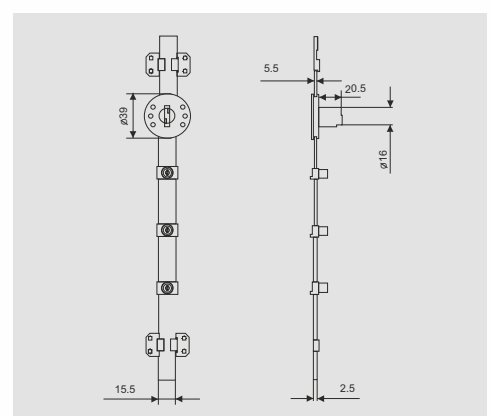

DESCRIPTION

- Material - Zinc Alloy
- Cylinder : D19mm x L32mm
- Finish : Chrome

DIMENSION

PRODUCT

| Product Name | Item Code | Pcs/Ctn |
|-------------------|-----------|---------|
| Multi Drawer Lock | 09F22024 | 50 |

DESCRIPTION

- Material - Zinc Alloy
- Cylinder : D19mm x L20mm
- Finish : Chrome

DIMENSION

PRODUCT

| Product Name | Item Code | Pcs/Ctn |
|--------------|-----------|---------|
| Sliding Lock | 09F22028 | 50 |

DESCRIPTION

- Material - Zinc Alloy
- Cylinder : D19mm x L22mm
- Finish : Chrome

DIMENSION

PRODUCT

| Product Name | Item Code | Pcs/Ctn |
|--------------|-----------|---------|
| Push Lock | 09F22030 | 50 |

DESCRIPTION

- Material - Zinc Alloy
- Cylinder : D19mm x L22mm
- Finish : Chrome

DIMENSION

PRODUCT

| Product Name | Item Code | Pcs/Ctn |
|--------------|-----------|---------|
| Push Lock | 09F22031 | 50 |