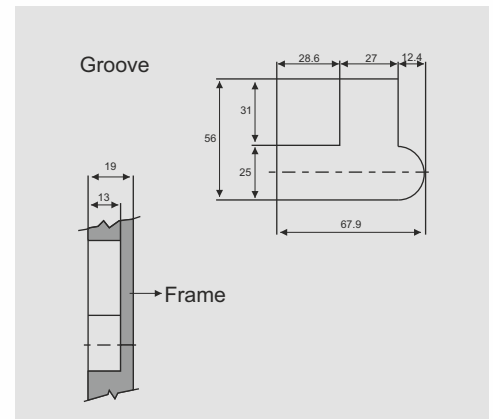

09F Series Furniture Locks

PRODUCT

Product Name	Item Code (L/R)	Pcs/Ctn
Alu profile Sliding Lock	09F22042	50

DESCRIPTION

- Material - Zinc Alloy
- Finish : Chrome

DIMENSION

PRODUCT

Product Name	Item Code	Pcs/Ctn
Wooden Sliding Lock	09F22036	50

DESCRIPTION

- Material - Zinc Alloy
- Finish : Chrome
- Thickness : 25mm

DIMENSION

PRODUCT

Product Name	Item Code	Pcs/Ctn
Cabinet Glass Lock	09F22033	50

DESCRIPTION

- Material - Zinc Alloy
- Cylinder : D20mm x L20mm
- Finish : Chrome
- Glass Thickness : 4-8mm

DIMENSION