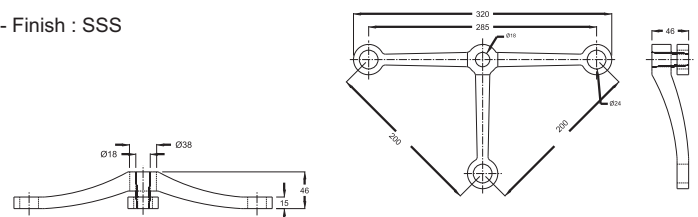

014F35616 3 Way Spider

SPECIFICATION

- 3 Way Spider Fitting for Flush Glazing to suit 3 glass panel assembly with fin.
- Material : SS 316
- Finish : SSS