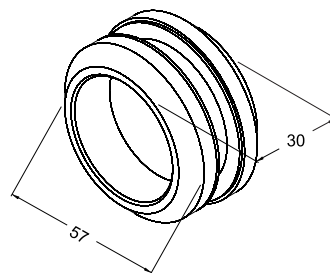

SPECIFICATION

- Glass Door Handle
- Material : SS 304
- Finish : SSS/PSS

014F33103 Glass Door Handle to Move the Door