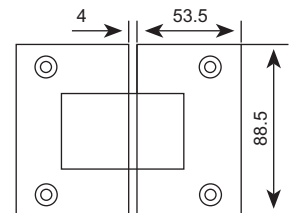

Double action spring returns door from 25° in each direction

Glass Cut Out Top & Bottom

**014F31005 Glass to glass 180°**

**SPECIFICATION**

- For connecting a glass door with fixed glass 180°
- Fit for Glass Thickness : 8 to 12mm
- Material : SS 304
- Glass must be toughened
- Weight Capacity : 45kg per pair
- Use gaskets to prevent glass damage
- Finish : SSS/PSS

Double action spring returns door from 25° in each direction

Glass Cut Out Top & Bottom

**014F31006 Glass to glass 90°**

**SPECIFICATION**

- For connecting a glass door with fixed glass 90°
- Fit for Glass Thickness : 8 to 12mm
- Material : SS 304
- Glass must be toughened
- Weight Capacity : 45kg per pair
- Use gaskets to prevent glass damage
- Finish : SSS/PSS