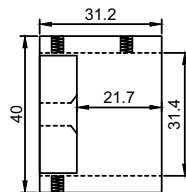

SPECIFICATION

- Connector Track
- Trouble Free Operation
- Material : SS 304
- Finish : SSS/PSS

Floor Guide