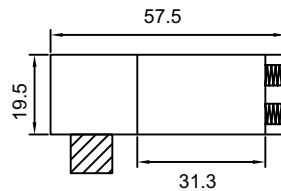

SPECIFICATION

- Trouble Free Operation
- Material : SS 304
- Finish : SSS/PSS

Wall to Track Connector