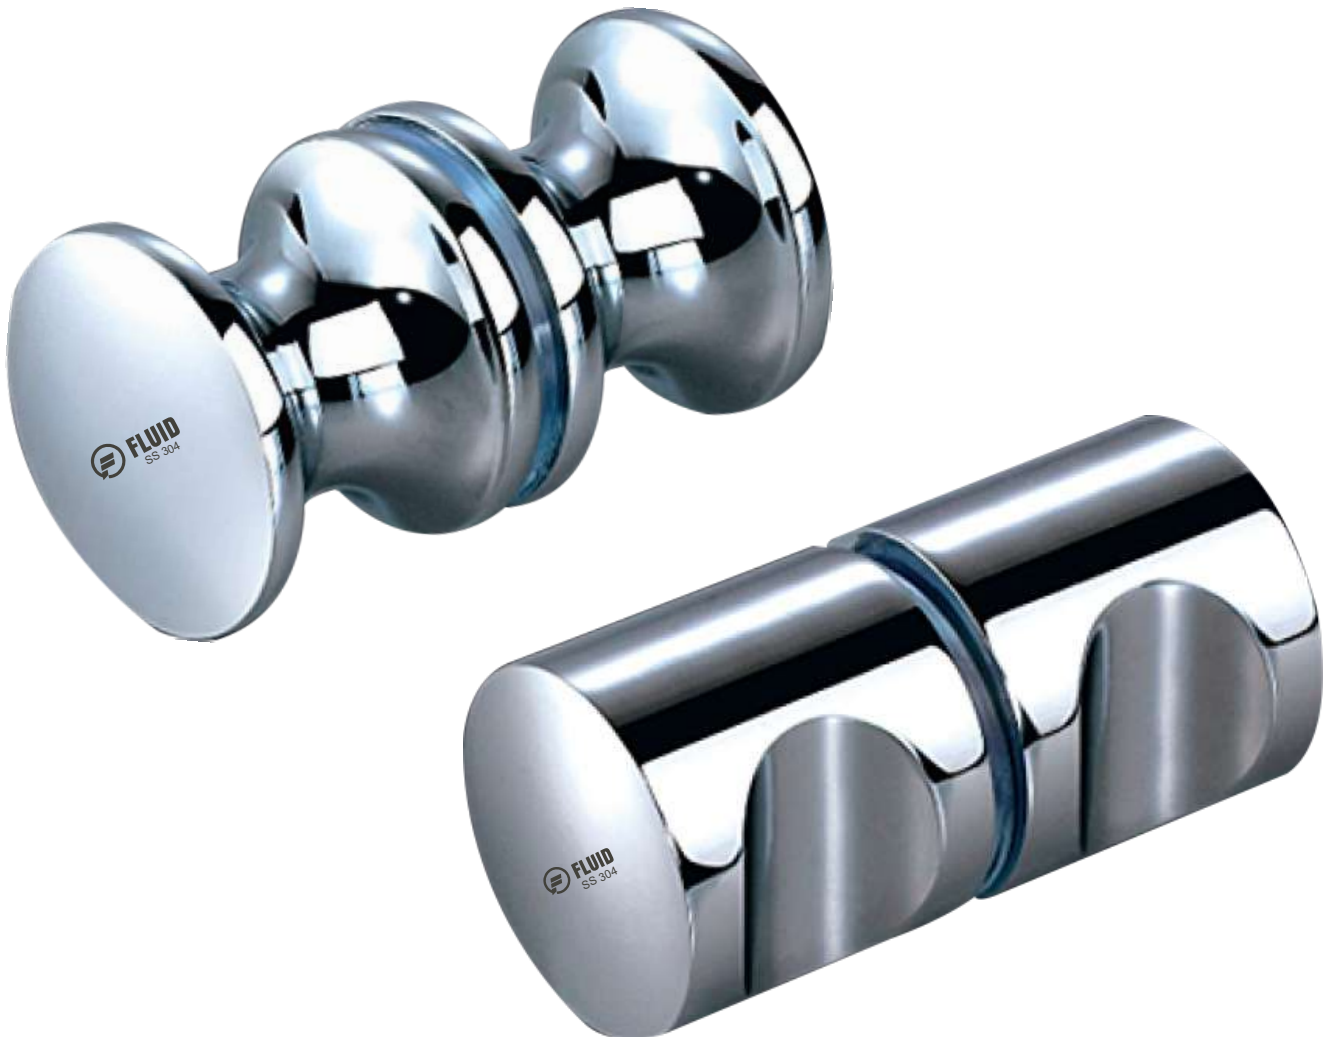

014F Series Glass Shower Fitting

014F33119

Glass Door Knob

SPECIFICATION

- Knob Handle
- Material : SS 304
- Finish : SSS/PSS