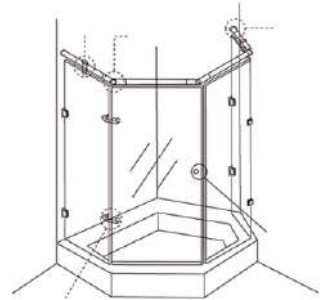

014F32134 To Join the Pipe at any Angle

SPECIFICATION

- Perfect Radius for Pipe for 19mm Rod
- Pipe Connector
- Adjustable at any angle
- Material : Brass
- Finish : BN/CP