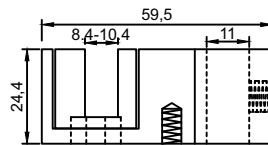

SPECIFICATION

- Double Guide to Hold Fixed and Moving Glass
- Trouble Free Operation
- Material : SS 304
- Finish : SSS/PSS

Wall to Track Connector