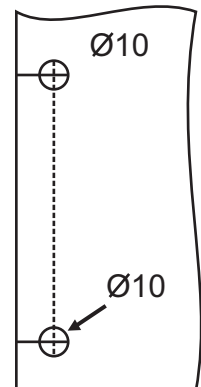

014F Series Glass Door Handle

SPECIFICATION

- Glass Door Handle "H" Type
- Material : SS 304
- Door Thickness : 8mm to 12mm
- Finish : SSS

Product Name	Item Code (L/R)	Overall Length	C to C Hole Dist.	Handle Dia	Finish
Glass Door Handle	014F34311	325mm	240mm	25mm	SSS
Glass Door Handle	014F34312	457mm	300mm	25mm	SSS
Glass Door Handle	014F34313	457mm	300mm	32mm	SSS
Glass Door Handle	014F34314	600mm	450mm	25mm	SSS
Glass Door Handle	014F34315	900mm	700mm	32mm	SSS

Glass Preparation