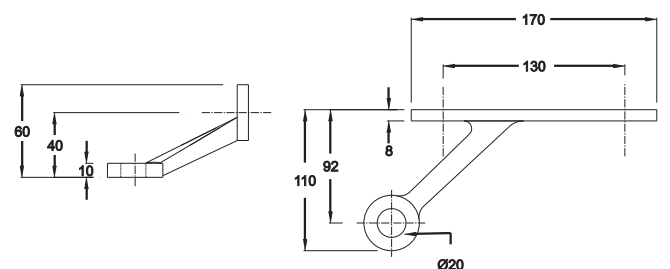

014F35622 1 Way Spider Fin Type (Left)

SPECIFICATION

- Wall to Glass One Way
- Material : SS 316
- Finish : SSS