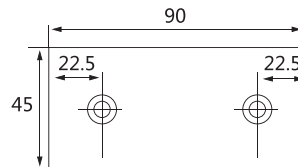

014F Series Glass Shower Fitting

014F31066 Wall to Glass 180°

SPECIFICATION

- Glass Connector : 08 - 12mm
- Material : SS 304
- Sheet Metal
- Quick and Easy Installation
- Finish : SSS/PSS

014F31067 Glass to Glass 3 Way Bracket

SPECIFICATION

- Glass Connector : 08 - 12mm
- Material : SS 304
- Sheet Metal
- Quick and Easy Installation
- Finish : SSS/PSS

014F31082 Glass to Glass Bracket 90°

SPECIFICATION

- Glass Connector : 08 - 12mm
- Material : SS 304
- Casting Material
- Quick and Easy Installation
- Finish : SSS/PSS