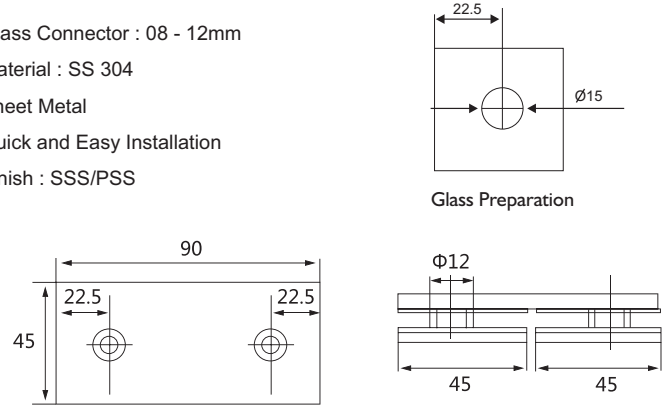

014F31064 Glass to Glass Bracket 180°

SPECIFICATION

- Glass Connector : 08 - 12mm
- Material : SS 304
- Sheet Metal
- Quick and Easy Installation
- Finish : SSS/PSS