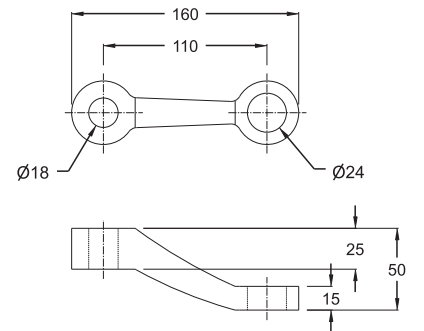

SPECIFICATION

- 1 Way Spider Fitting for Flush Glazing to suit Corner glass panel assembly & installed at 180°
- Material : SS 316
- Finish : SSS

014F35632 Glass to Glass Spider 90°