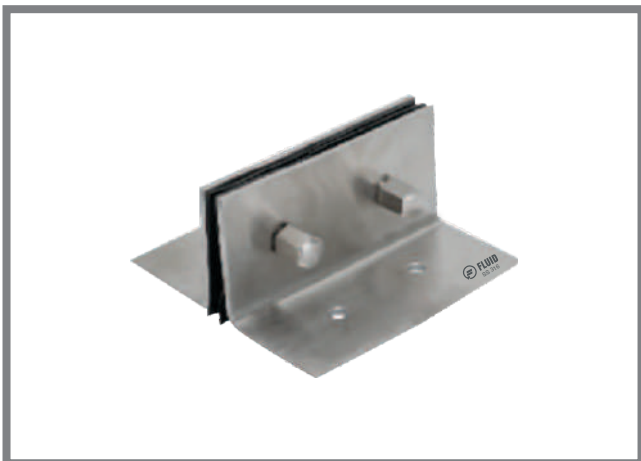

014F Series Spider Fitting

014F35641 Splice Plate

SPECIFICATION

- Material : SS 316
- Size : 350mm
- Finish : SSS

Glass Hole Diameter = Ø22mm

014F35642 Splice Plate

SPECIFICATION

- Material : SS 316
- Size : 400mm
- Finish : SSS

Glass Hole Diameter = Ø22mm

014F35643 Fin Plate

SPECIFICATION

- Material : SS 316
- Size : 200mm
- Finish : SSS

Ovalhole Size 15X40 mm