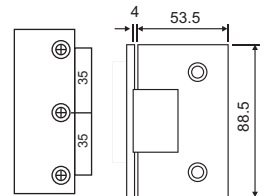

Glass Cut Out Top & Bottom