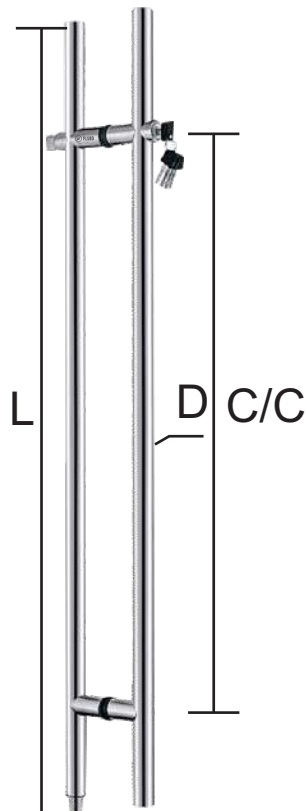

014F Series Glass Door Handle

SPECIFICATION

- Glass Door Handle "H" Type with lock
- Material : SS 304
- Door Thickness : 10mm to 12mm
- Finish : SSS

Product Name	Item Code (L/R)	Overall Length	C to C Hole Dist.	Handle Dia	Finish
Glass Door Handle with Lock	014F34347	1500mm	1125mm	35mm	SSS

Glass Preparation