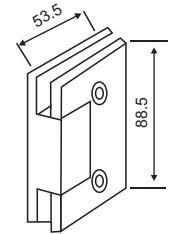

Glass Cut Out Top & Bottom