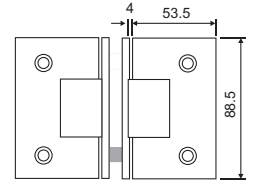

014F Series Glass Shower Fitting

014F31007 Pass glass to glass

SPECIFICATION

- For Three Way Glass Connection
- Fit for Glass Thickness : 8 to 12mm
- Material : SS 304
- Glass must be toughened
- Weight Capacity : 45kg per pair
- Use gaskets to prevent glass damage
- Finish : SSS/PSS

Double action spring
returns door from 25°
in each direction