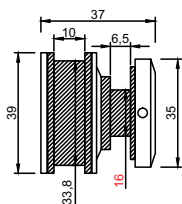

SPECIFICATION

- Independent Needle Bearings
- Countersunk Head for better grip and look
- 8mm-10mm Glass
- Trouble Free Operation
- Material : SS 304
- Finish : SSS/PSS

Track to Glass Holder