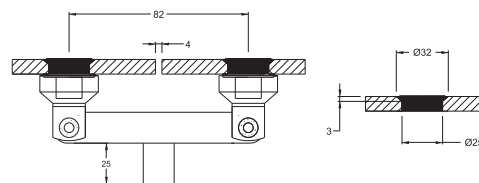

SPECIFICATION

- For 10-12mm Glass
- Double Guide to Hold Fixed and Moving Glass
- Trouble Free Operation
- Material : SS 304
- Finish : SSS

014F32107

Wall to Glass Connector