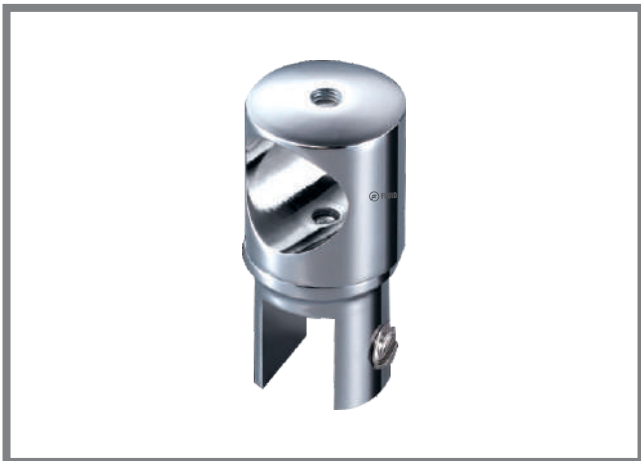

014F32132 To Hold the Pipe with Glass

SPECIFICATION

- Perfect Radius for Pipe for 19mm Rod
- Reinforcing Bar Support
- Blind Hole on One End
- For Terminating the Pipe
- Material : Brass
- Finish : BN/CP