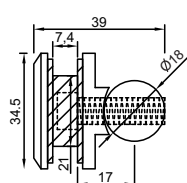

SPECIFICATION

- Independent Needle Bearings
- Bottom glass fixing points adjustable
- Countersunk Head for better grip and look
- 8mm-10mm Glass
- Trouble Free Operation
- Material : SS 304
- Finish : SSS