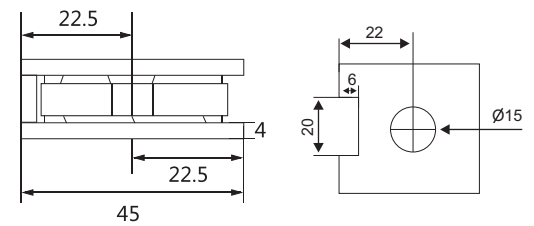

014F31060 Bracket for Floor Mounting

SPECIFICATION

- Glass Connector : 08 - 12mm
- Material : SS 304
- Sheet Metal
- Quick and Easy Installation
- Finish : SSS/PSS