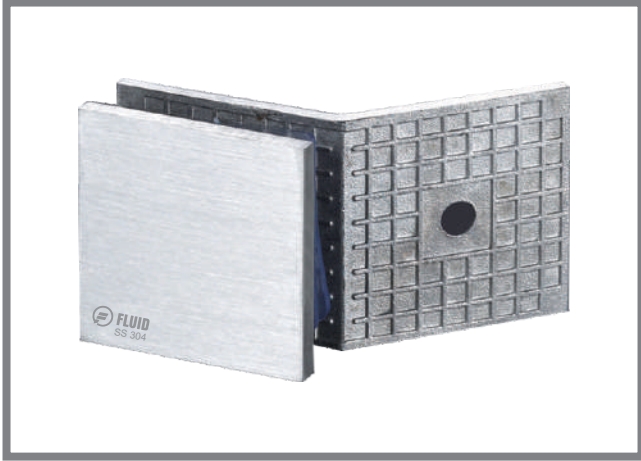

014F Series Glass Shower Fitting