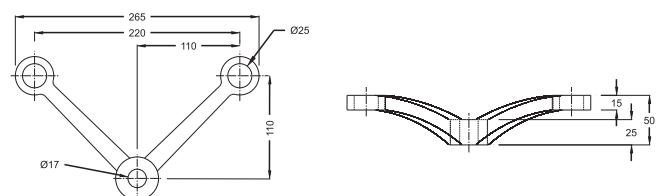

014F35629 2 Way Spider 90°

SPECIFICATION

- 2 Way Spider Fitting for Flush Glazing to suit 2 glass panel assembly & installed at 90° without fin.
- Material : SS 316
- Finish : SSS