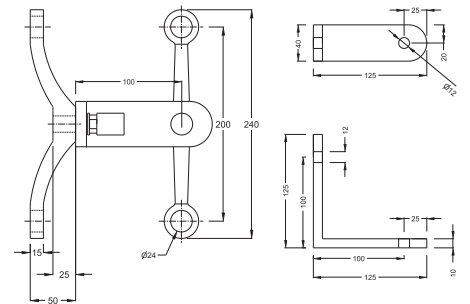

SPECIFICATION

- 4 Ways Glass Spider
- Material : SS 316
- Finish : SSS

014F35626 Glass to Glass Spider 135°