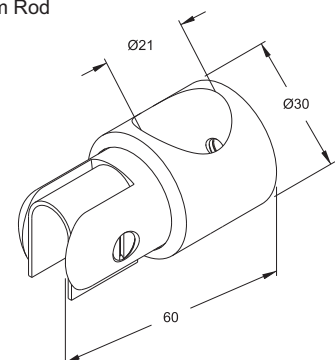

014F32133 To Support Reinforcing Pipe with Glass

SPECIFICATION

- Perfect Radius for Pipe for 19mm Rod
- Reinforcing Bar Support
- Through Hole for the Pipe
- Material : Brass
- Finish : BN/CP