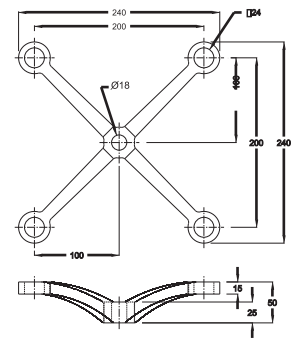

014F35615 4 Way Spider

SPECIFICATION

- 4 Way Spider Fitting for Flush Glazing to suit 2 or 4 glass panel assembly with fin.
- Material : SS 316
- Finish : SSS