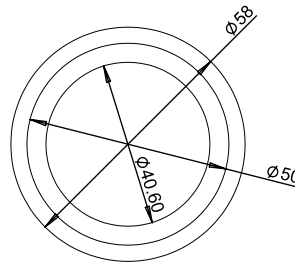

SPECIFICATION

- Glass Door Handle
- Material : SS 304
- Finish : SSS/PSS

014F33102 Glass Door Handle to Move the Door