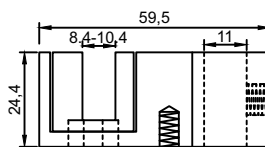

SPECIFICATION

- Double Guide to Hold Fixed and Moving Glass
- Trouble Free Operation
- Material : SS 304
- Finish : SSS

Glass Door Handle