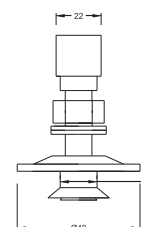

014F35637 Routil

SPECIFICATION

- Stainless Steel Articulated Routil Countersunk Head
- Glass Thickness : 10mm-16mm
- Material : SS 316
- Finish : SSS