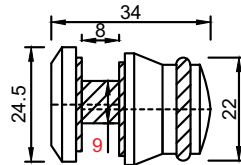

014F Series Glass Shower Fitting

Track to Glass Holder

SPECIFICATION

- Firm Grip with glass and track
- Trouble Free Operation
- Material : SS 304
- Finish : SSS/PSS

Stopper