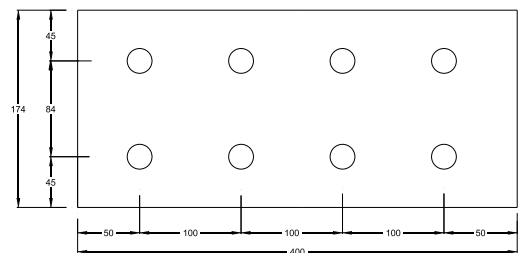

014F35642 Splice Plate

SPECIFICATION

- Material : SS 316
- Size : 400mm
- Finish : SSS

Glass Hole Diameter = Ø22mm