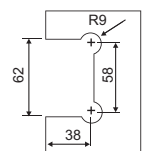

Glass Cut Out Top & Bottom