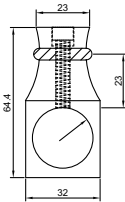

SPECIFICATION

- Trouble Free Operation
- Material : SS 304
- Finish : SSS

Wall to Track Connector