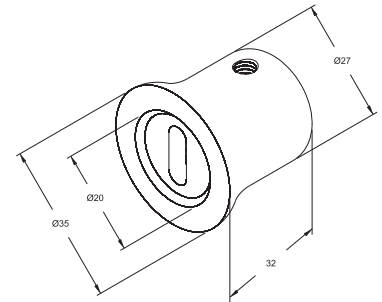

014F32109

Installation Tool

**SPECIFICATION**

- Tool for installing of glass hardware

**014F32131 To Hold the Pipe with Wall for Glass**

**SPECIFICATION**

- Perfect Radius for Pipe for 19mm Rod
- Material : Brass
- Finish : BN/CP