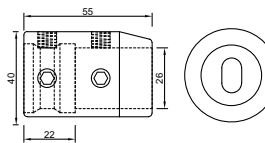

SPECIFICATION

- Connector Track
- Trouble Free Operation
- Material : SS 304
- Finish : SSS

Floor Guide