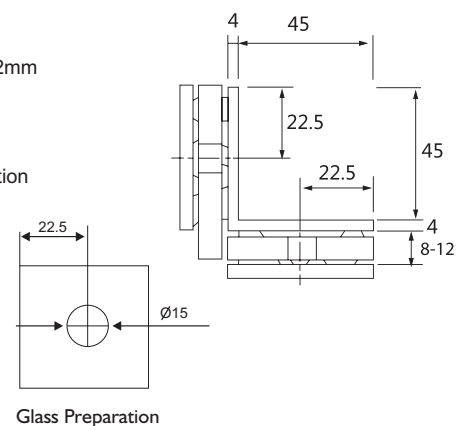

014F31062 Glass to Glass Bracket 90°

SPECIFICATION

- Glass Connector : 08-12mm
- Material : SS 304
- Sheet Metal
- Quick and Easy Installation
- Finish : SSS/PSS