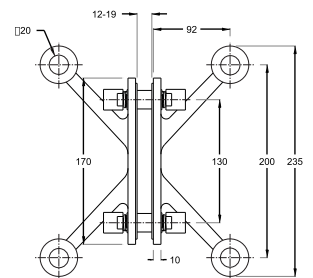

014F35613 4 Way Spider Fin Type

SPECIFICATION

- 4 Way Spider Fitting for Flush Glazing to suit 2 or 4 glass panel assembly with fin.
- Material : SS 316
- Finish : SSS