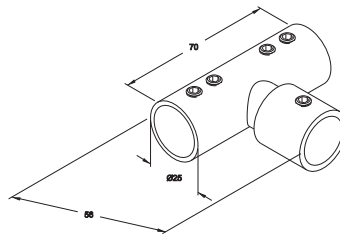

014F32135 For Bathroom Partition

SPECIFICATION

- Perfect Radius for Pipe for 19mm Rod
- Use Full for Bathroom Partition
- Material : Brass
- Finish : BN/CP