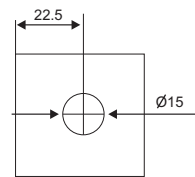

014F31083 Glass to Glass Bracket 135°

SPECIFICATION

- Glass Connector : 08 - 12mm
- Material : SS 304
- Casting Material
- Quick and Easy Installation
- Finish : SSS/PSS

Glass Preparation