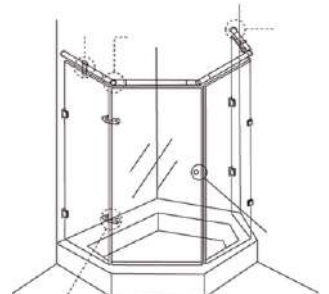

014F32136 Shower Rod

SPECIFICATION

- 19mm Rod
- Use Full for Bathroom Partition
- Material : SS 304
- Finish : SSS / PSS