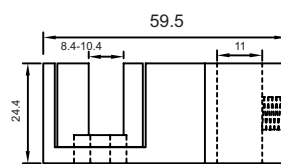

SPECIFICATION

- Double Guide to Hold Fixed and Moving Glass
- Trouble Free Operation
- Material : SS 304
- Finish : SSS/PSS

Glass Door Handle