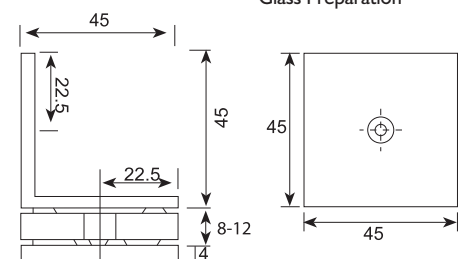

014F31085 Wall to Glass Bracket 90°

SPECIFICATION

- Glass Connector : 08 - 12mm
- Material : SS 304
- Casting Material
- Quick and Easy Installation
- Finish : SSS/PSS