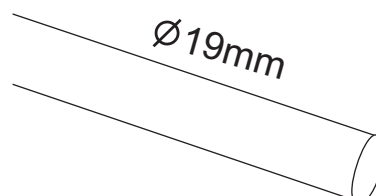

014F32136 Shower Rod

SPECIFICATION

- 19mm Rod
- Use Full for Bathroom Partition
- Material : SS 304
- Finish : SSS / PSS