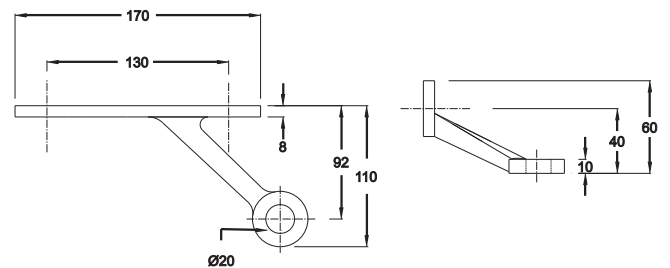

014F35621 1 Way Spider Fin Type (Right)

SPECIFICATION

- Wall to Glass One Way
- Material : SS 316
- Finish : SSS