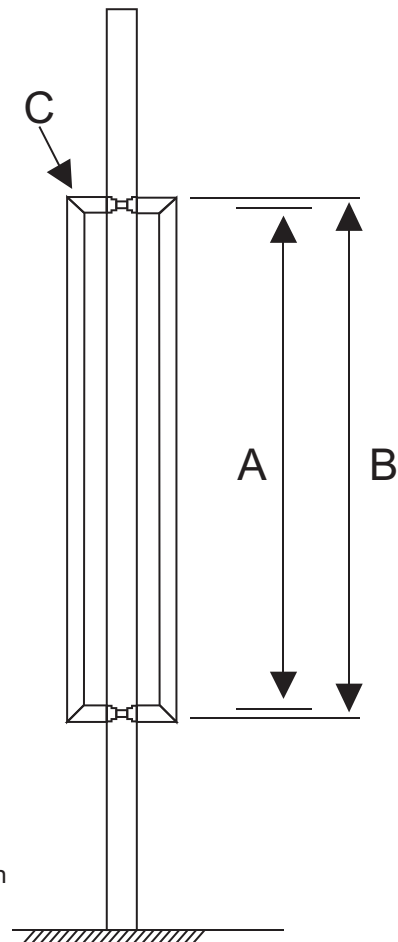

## SPECIFICATION

- Square Glass Door Pull Handle
- Material : SS 304
- Glass Door Thickness : 10mm to 12mm
- Finish : SSS

Product Name	Item Code (L/R)	Overall Length (B)	C to C Hole Dist.(A)	Handle Dia (C)	Finish
Fluid Square Glass Door Pull Handle	014F98101	220mm	200mm	20mm	SSS
Fluid Square Glass Door Pull Handle	014F98102	270mm	250mm	20mm	SSS
Fluid Square Glass Door Pull Handle	014F98103	320mm	300mm	20mm	SSS
Fluid Square Glass Door Pull Handle	014F98104	370mm	350mm	20mm	SSS
Fluid Square Glass Door Pull Handle	014F98105	425mm	400mm	25mm	SSS
Fluid Square Glass Door Pull Handle	014F98106	475mm	450mm	25mm	SSS
Fluid Square Glass Door Pull Handle	014F98107	625mm	600mm	25mm	SSS
Fluid Square Glass Door Pull Handle	014F98108	925mm	900mm	25mm	SSS
Fluid Square Glass Door Pull Handle	014F98109	1225mm	1200mm	25mm	SSS