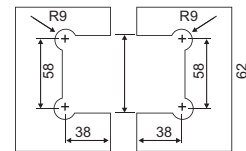

Double action spring returns door from 25° in each direction

Glass Cut Out Top & Bottom

**014F31005 Glass to glass 180°**

**SPECIFICATION**

- For connecting a glass door with fixed glass 180°
- Fit for Glass Thickness : 8 to 12mm
- Material : SS 304
- Glass must be toughened
- Weight Capacity : 45kg per pair
- Use gaskets to prevent glass damage
- Finish : SSS/PSS