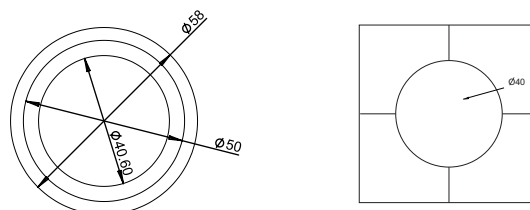

Glass Door Handle