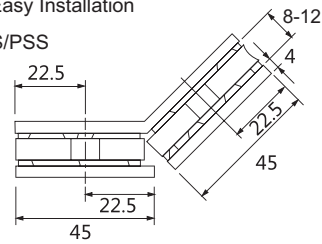

014F31063 Glass to Glass Bracket 135°

SPECIFICATION

- Glass Connector : 08 - 12mm
- Material : SS 304
- Sheet Metal
- Quick and Easy Installation
- Finish : SSS/PSS