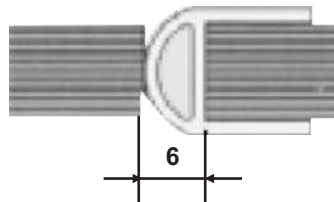

SPECIFICATION

- Material : PVC
- Finish : Transparent
- Glass Thickness : 8,10,12 mm
- Size : 2.2 Mtr.

014F19104

Wall Seal