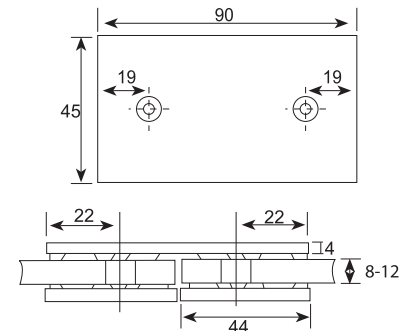

014F31084 Glass to Glass Bracket 180°

SPECIFICATION

- Glass Connector : 08 - 12mm
- Material : SS 304
- Casting Material
- Quick and Easy Installation
- Finish : SSS/PSS