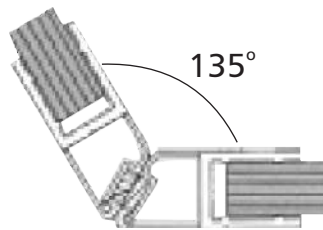

# 014F Series Glass Seals

014F19101

Magnetic Seal For 90° & 180° Connection

**SPECIFICATION**

- Material : PVC
- Finish : Transparent
- Glass Thickness : 8,10,12 mm
- Size : 2.2 Mtr.

014F19102

Magnetic Seal For 135° Connection