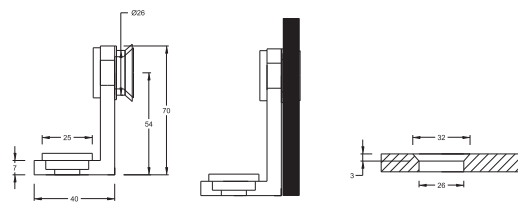

SPECIFICATION

- For 10-12mm Glass
- Trouble Free Operation
- Material : SS 304
- Finish : SSS

014F32108

90° Glass to Glass Connector