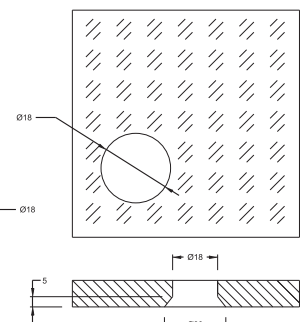

014F35637 Routil

SPECIFICATION

- Stainless Steel Articulated Routil Countersunk Head
- Glass Thickness : 10mm-16mm
- Material : SS 316
- Finish : SSS