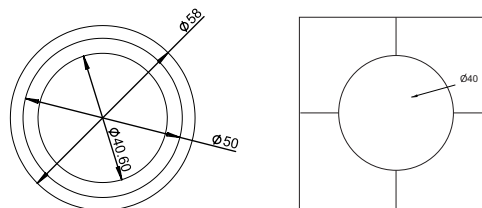

Glass Door Handle

SPECIFICATION

- Trouble Free Operation
- Material : SS 304
- Finish : SSS/PSS