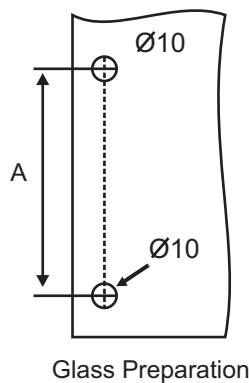

014F Series Glass Door Handle

SPECIFICATION

- Square Glass Door Pull Handle
- Material : SS 304
- Glass Door Thickness : 10mm to 12mm
- Finish : SSS

Product Name	Item Code (L/R)	Overall Length (B)	C to C Hole Dist.(A)	Handle Dia (C)	Finish
Fluid Square Glass Door Pull Handle	014F98101	220mm	200mm	20mm	SSS
Fluid Square Glass Door Pull Handle	014F98102	270mm	250mm	20mm	SSS
Fluid Square Glass Door Pull Handle	014F98103	320mm	300mm	20mm	SSS
Fluid Square Glass Door Pull Handle	014F98104	370mm	350mm	20mm	SSS
Fluid Square Glass Door Pull Handle	014F98105	425mm	400mm	25mm	SSS
Fluid Square Glass Door Pull Handle	014F98106	475mm	450mm	25mm	SSS
Fluid Square Glass Door Pull Handle	014F98107	625mm	600mm	25mm	SSS
Fluid Square Glass Door Pull Handle	014F98108	925mm	900mm	25mm	SSS
Fluid Square Glass Door Pull Handle	014F98109	1225mm	1200mm	25mm	SSS