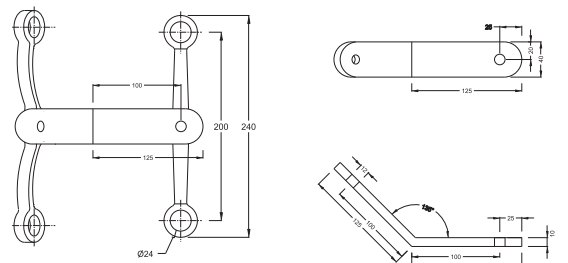

SPECIFICATION

- Wall to Glass 4 Way
- Material : SS 316
- Finish : SSS