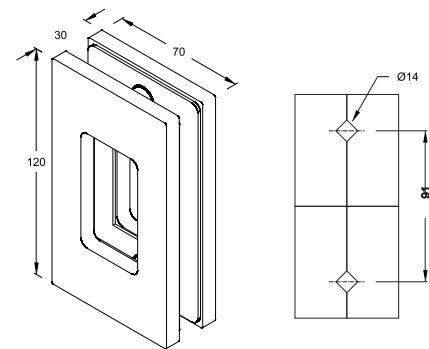

014F33104 Glass Door Handle to Move the Door

SPECIFICATION

- Glass Door Handle
- Material : SS 304
- Finish : SSS/PSS