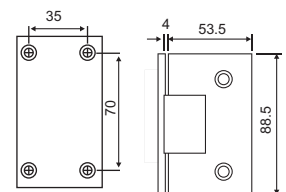

Glass Cut Out Top & Bottom