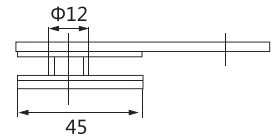

014F Series Glass Shower Fitting

014F31066 Wall to Glass 180°

SPECIFICATION

- Glass Connector : 08 - 12mm
- Material : SS 304
- Sheet Metal
- Quick and Easy Installation
- Finish : SSS/PSS

014F31067 Glass to Glass 3 Way Bracket

SPECIFICATION

- Glass Connector : 08 - 12mm
- Material : SS 304
- Sheet Metal
- Quick and Easy Installation
- Finish : SSS/PSS

014F31082 Glass to Glass Bracket 90°

SPECIFICATION

- Glass Connector : 08 - 12mm
- Material : SS 304
- Casting Material
- Quick and Easy Installation
- Finish : SSS/PSS