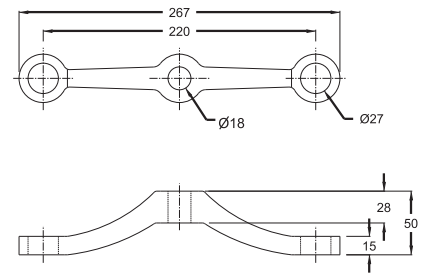

SPECIFICATION

- 2 Way Spider Fitting for Flush Glazing to suit 2 glass panel assembly & installed at 180° without fin.
- Material : SS 316
- Finish : SSS

014F35631 1 Way Spider