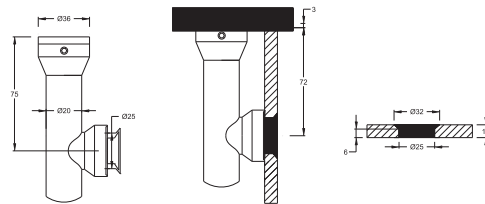

# 014F Series Glass Shower Fitting

014F32104

3 Way Glass Connector

**SPECIFICATION**

- For 10-12mm Glass
- Size : 60, 82, 103mm
- Trouble Free Operation
- Material : SS 304
- Finish : SSS

014F32105

Wall to Glass Fix Connector