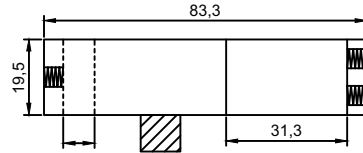

014F Series Glass Shower Fitting

Stopper

SPECIFICATION

- Stopper with Bumper
- Trouble Free Operation
- Material : SS 304
- Finish : SSS/PSS

Floor Guide