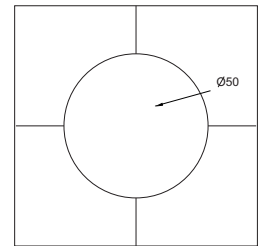

SPECIFICATION

- Glass Door Handle
- Material : SS 304
- Finish : SSS/PSS

014F33102 Glass Door Handle to Move the Door