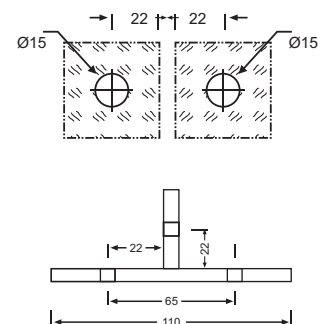

014F31088 Glass to Glass 3 Way Bracket

SPECIFICATION

- Glass Connector : 08 - 12mm
- Material : SS 304
- Casting Material
- Quick and Easy Installation
- Finish : SSS/PSS