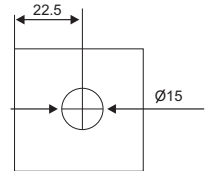

Glass Preparation