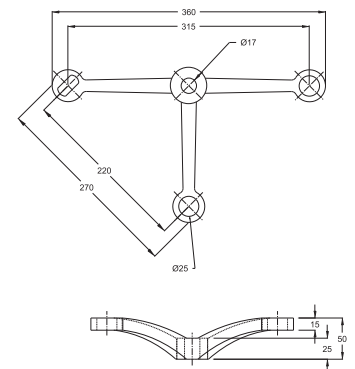

014F35628 3 Way Spider

SPECIFICATION

- 3 Way Spider Fitting for Flush Glazing to suit 3 glass panel assembly with fin.
- Material : SS 316
- Finish : SSS