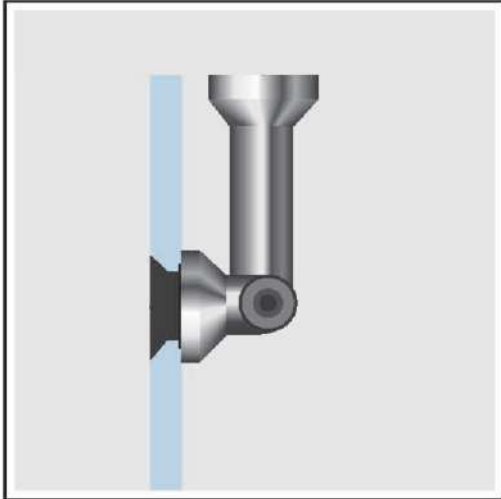

014F32101

Glass to Glass Corner Connector

SPECIFICATION

- For 10-12mm Glass
- Size : 60, 82, 103mm
- Trouble Free Operation
- Material : SS 304
- Finish : SSS

014F32102

Wall to Glass Corner Connector

SPECIFICATION

- For 10-12mm Glass
- Size : 60, 82, 103mm
- Trouble Free Operation
- Material : SS 304
- Finish : SSS

014F32103

Wall to Glass Connector

SPECIFICATION

- For 10-12mm Glass
- Size : 75, 103mm
- Firm Grip with glass and track
- Trouble Free Operation
- Material : SS 304
- Finish : SSS