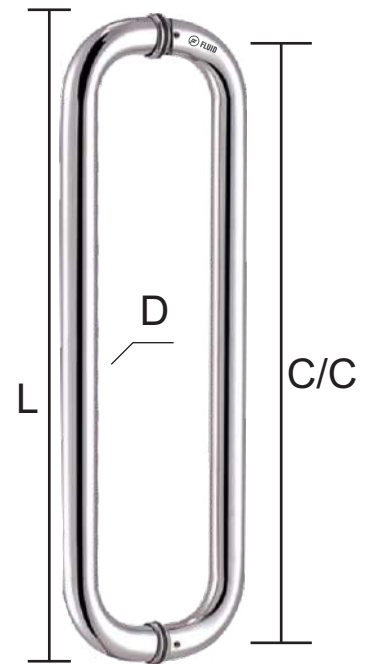

Glass Preparation

**SPECIFICATION**

- Glass Door Handle "D" Type
- Material : SS 304
- Door Thickness : 10mm to 12mm
- Finish : SSS

Product Name	Item Code (L/R)	Overall Length	C to C Hole Dist.	Handle Dia	Finish
Glass Door Handle	014F34331	325mm	300mm	25mm	SSS
Glass Door Handle	014F34332	450mm	425mm	25mm	SSS
Glass Door Handle	014F34333	600mm	568mm	32mm	SSS