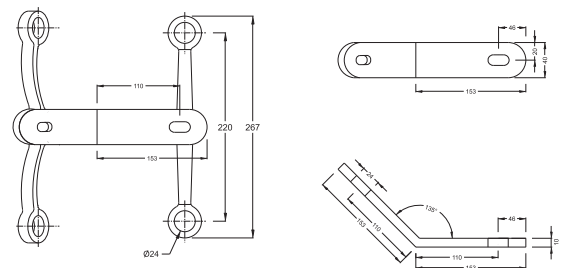

**SPECIFICATION**

- 4 Ways Glass Spider
- Material : SS 316
- Finish : SSS

**014F35633 Glass to Glass Spider 135°**

**SPECIFICATION**

- Wall to Glass 4 Way
- Material : SS 316
- Finish : SSS

**014F35634 Routel**