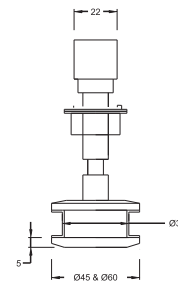

014F35636 Routil

SPECIFICATION

- Stainless Steel Articulated Routil Flat Head
- Glass Thickness : 10mm-16mm
- Material : SS 316
- Finish : SSS