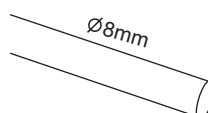

014F32248

Shower Sliding Track

SPECIFICATION

- Standard length : 2 meter
- Trouble Free Operation
- Material : SS 304
- Finish : SSS/PSS