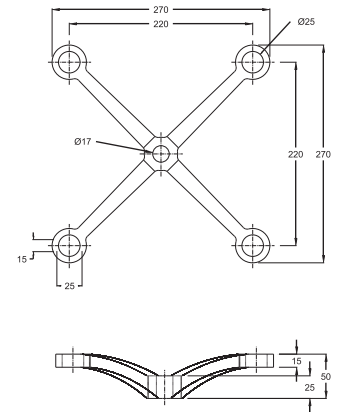

014F35627 4 Way Spider

SPECIFICATION

- 4 Way Spider Fitting for Flush Glazing to suit 2 or 4 glass panel assembly with fin.
- Material : SS 316
- Finish : SSS