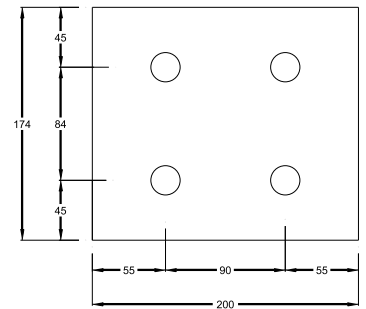

Glass Hole Diameter = Ø22mm