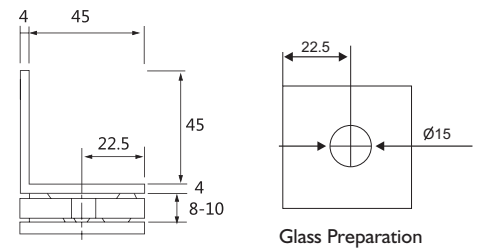

014F31061 Wall to Glass Bracket 90°

SPECIFICATION

- Glass Connector : 08 - 12mm
- Material : SS 304
- Sheet Metal
- Quick and Easy Installation
- Finish : SSS/PSS