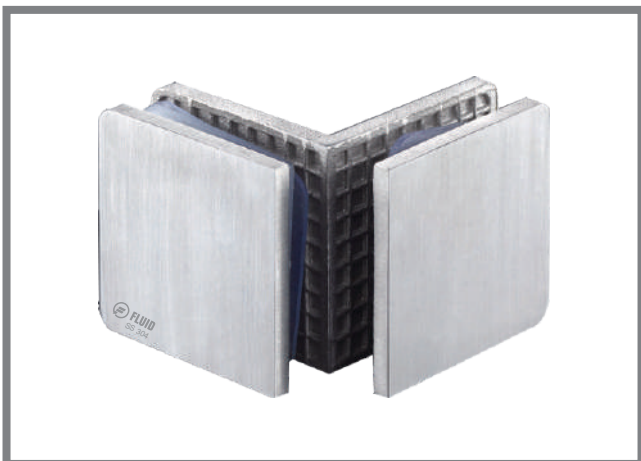

014F Series Glass Shower Fitting

014F31066 Wall to Glass 180°

SPECIFICATION

- Glass Connector : 08 - 12mm
- Material : SS 304
- Sheet Metal
- Quick and Easy Installation
- Finish : SSS/PSS

014F31067 Glass to Glass 3 Way Bracket

SPECIFICATION

- Glass Connector : 08 - 12mm
- Material : SS 304
- Sheet Metal
- Quick and Easy Installation
- Finish : SSS/PSS

014F31082 Glass to Glass Bracket 90°

SPECIFICATION

- Glass Connector : 08 - 12mm
- Material : SS 304
- Casting Material
- Quick and Easy Installation
- Finish : SSS/PSS