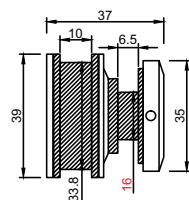

SPECIFICATION

- Independent Needle Bearings
- Bottom glass fixing points adjustable
- Countersunk Head for better grip and look
- 8mm-10mm Glass
- Trouble Free Operation
- Material : SS 304
- Finish : SSS/PSS