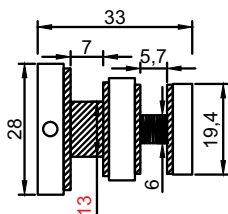

SPECIFICATION

- Countersunk Head for better grip and look
- 8mm-10mm Glass
- Trouble Free Operation
- Material : SS 304
- Finish : SSS/PSS

Corner Connector