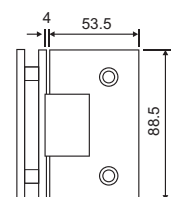

Double action spring returns door from 25° in each direction

Glass Cut Out Top & Bottom

**014F31005 Glass to glass 180°**

**SPECIFICATION**

- For connecting a glass door with fixed glass 180°
- Fit for Glass Thickness : 8 to 12mm
- Material : SS 304
- Glass must be toughened
- Weight Capacity : 45kg per pair
- Use gaskets to prevent glass damage
- Finish : SSS/PSS

Double action spring returns door from 25° in each direction

Glass Cut Out Top & Bottom

**014F31006 Glass to glass 90°**

**SPECIFICATION**

- For connecting a glass door with fixed glass 90°
- Fit for Glass Thickness : 8 to 12mm
- Material : SS 304
- Glass must be toughened
- Weight Capacity : 45kg per pair
- Use gaskets to prevent glass damage
- Finish : SSS/PSS