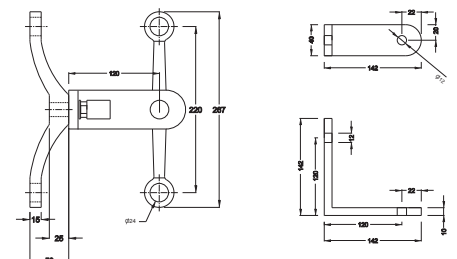

SPECIFICATION

- 4 Ways Glass Spider
- Material : SS 316
- Finish : SSS