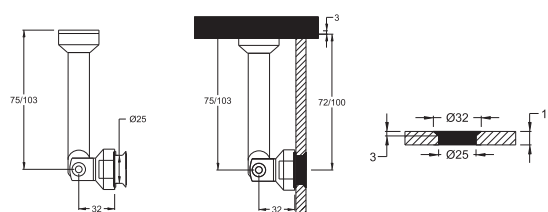

014F32103

Wall to Glass Connector

SPECIFICATION

- For 10-12mm Glass
- Size : 75, 103mm
- Firm Grip with glass and track
- Trouble Free Operation
- Material : SS 304
- Finish : SSS