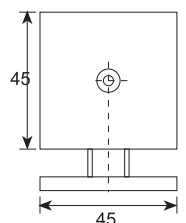

014F Series Glass Shower Fitting

014F31066 Wall to Glass 180°

SPECIFICATION

- Glass Connector : 08 - 12mm
- Material : SS 304
- Sheet Metal
- Quick and Easy Installation
- Finish : SSS/PSS

014F31067 Glass to Glass 3 Way Bracket

SPECIFICATION

- Glass Connector : 08 - 12mm
- Material : SS 304
- Sheet Metal
- Quick and Easy Installation
- Finish : SSS/PSS

014F31082 Glass to Glass Bracket 90°

SPECIFICATION

- Glass Connector : 08 - 12mm
- Material : SS 304
- Casting Material
- Quick and Easy Installation
- Finish : SSS/PSS