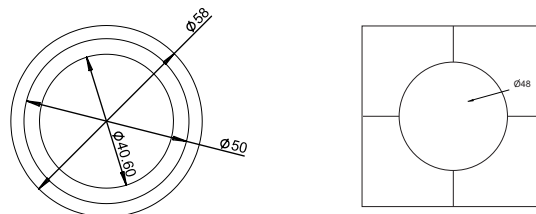

014F Series Glass Shower Fitting

Track to Glass Holder

SPECIFICATION

- Firm Grip with glass and track
- Trouble Free Operation
- Material : SS 304
- Finish : SSS

Stopper

SPECIFICATION

- Trouble Free Operation
- Material : SS 304
- Finish : SSS

Wall to Track Connector

SPECIFICATION

- Connector Track
- Trouble Free Operation
- Material : SS 304
- Finish : SSS

Floor Guide

SPECIFICATION

- Double Guide to Hold Fixed and Moving Glass
- Trouble Free Operation
- Material : SS 304
- Finish : SSS

Glass Door Handle

SPECIFICATION

- Trouble Free Operation
- Material : SS 304
- Finish : SSS/PSS

014F32276

Sliding Shower Tube

SPECIFICATION

- Standard length : 2 / 3 meter
- Trouble Free Operation
- Material : SS 304
- Finish : SSS