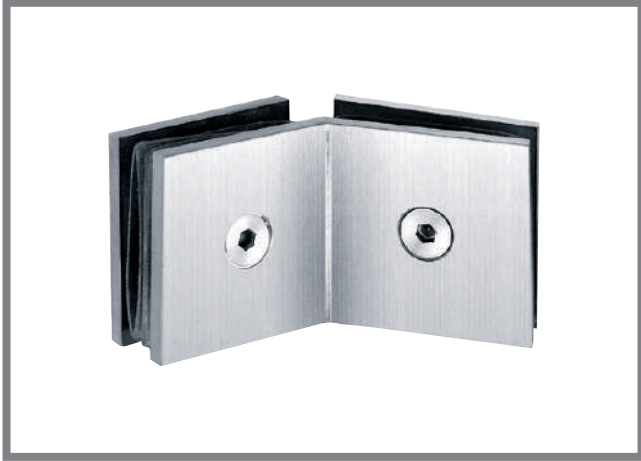

014F Series Glass Shower Fitting