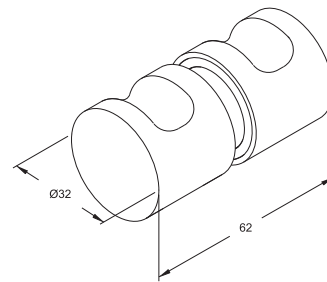

014F Series Glass Shower Fitting

014F33119

Glass Door Knob

SPECIFICATION

- Knob Handle
- Material : SS 304
- Finish : SSS/PSS