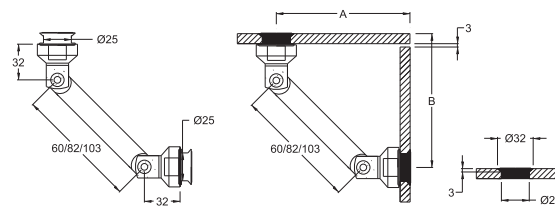

014F32101

Glass to Glass Corner Connector

SPECIFICATION

- For 10-12mm Glass
- Size : 60, 82, 103mm
- Trouble Free Operation
- Material : SS 304
- Finish : SSS