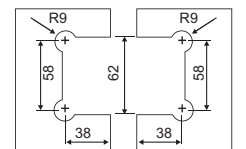

Glass Cut Out Top & Bottom