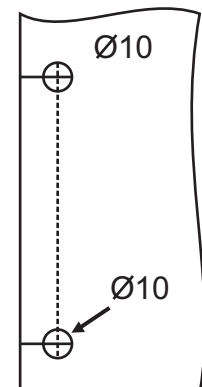

Glass Preparation