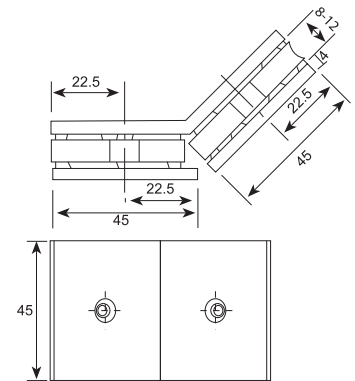

014F31083 Glass to Glass Bracket 135°

SPECIFICATION

- Glass Connector : 08 - 12mm
- Material : SS 304
- Casting Material
- Quick and Easy Installation
- Finish : SSS/PSS