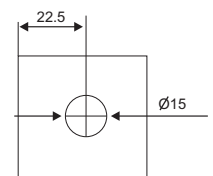

Glass Preparation