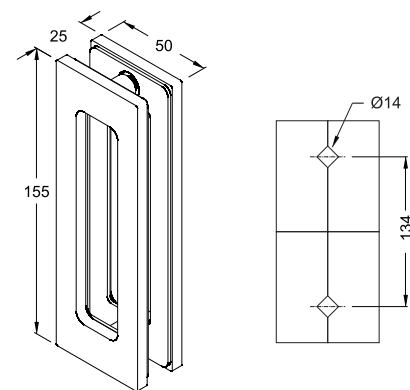

014F33105 Glass Door Handle to Move the Door

SPECIFICATION

- Glass Door Handle
- Material : SS 304
- Finish : SSS/PSS