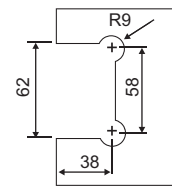

Glass Cut Out Top & Bottom