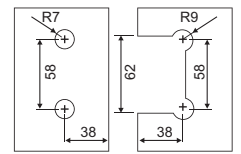

014F Series Glass Shower Fitting

014F31007 Pass glass to glass

SPECIFICATION

- For Three Way Glass Connection
- Fit for Glass Thickness : 8 to 12mm
- Material : SS 304
- Glass must be toughened
- Weight Capacity : 45kg per pair
- Use gaskets to prevent glass damage
- Finish : SSS/PSS

Double action spring
returns door from 25°
in each direction