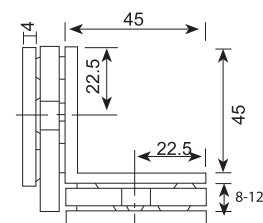

014F Series Glass Shower Fitting

014F31066 Wall to Glass 180°

SPECIFICATION

- Glass Connector : 08 - 12mm
- Material : SS 304
- Sheet Metal
- Quick and Easy Installation
- Finish : SSS/PSS

014F31067 Glass to Glass 3 Way Bracket

SPECIFICATION

- Glass Connector : 08 - 12mm
- Material : SS 304
- Sheet Metal
- Quick and Easy Installation
- Finish : SSS/PSS

014F31082 Glass to Glass Bracket 90°

SPECIFICATION

- Glass Connector : 08 - 12mm
- Material : SS 304
- Casting Material
- Quick and Easy Installation
- Finish : SSS/PSS