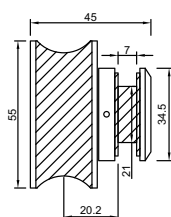

SPECIFICATION

- Independent Needle Bearings
- Bottom glass fixing points adjustable
- Countersunk Head for better grip and look
- 8mm-10mm Glass
- Trouble Free Operation
- Material : SS 304
- Finish : SSS