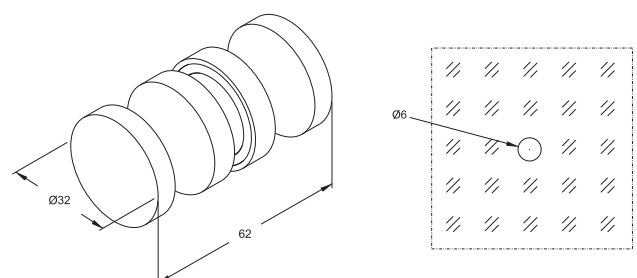

014F33118 Glass Door Knob

SPECIFICATION

- Knob Handle
- Material : SS 304
- Finish : SSS/PSS