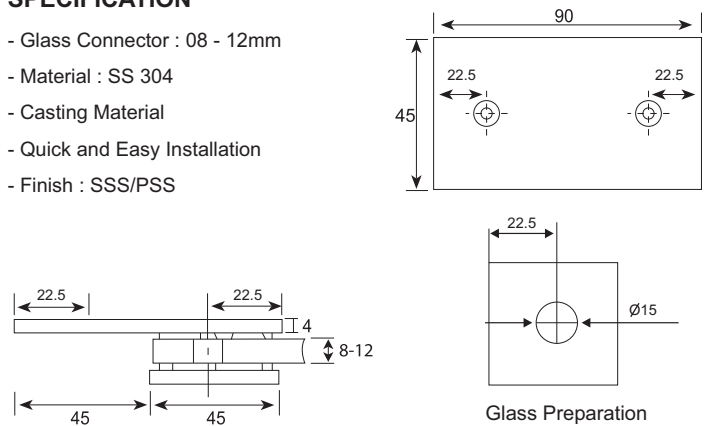

014F31087 Wall to Glass Bracket 180o

SPECIFICATION

- Glass Connector : 08 - 12mm
- Material : SS 304
- Casting Material
- Quick and Easy Installation
- Finish : SSS/PSS