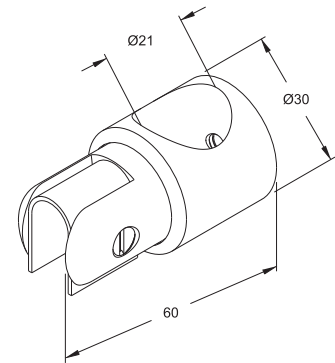

014F32132 To Hold the Pipe with Glass

SPECIFICATION

- Perfect Radius for Pipe for 19mm Rod
- Reinforcing Bar Support
- Blind Hole on One End
- For Terminating the Pipe
- Material : Brass
- Finish : BN/CP