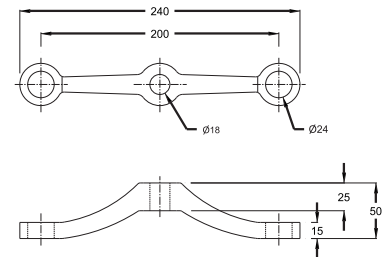

014F35618 2 Way Spider 180°

SPECIFICATION

- 2 Way Spider Fitting for Flush Glazing to suit 2 glass panel assembly & installed at 180° without fin.
- Material : SS 316
- Finish : SSS