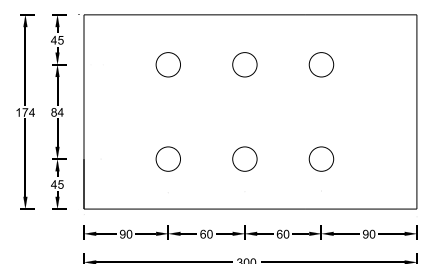

Glass Hole Diameter = Ø22mm