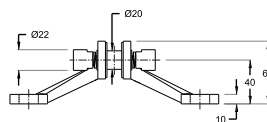

014F35613 4 Way Spider Fin Type

SPECIFICATION

- 4 Way Spider Fitting for Flush Glazing to suit 2 or 4 glass panel assembly with fin.
- Material : SS 316
- Finish : SSS