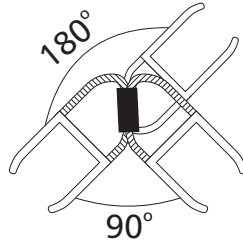

014F Series Glass Seals

014F19101

Magnetic Seal For 90° & 180° Connection

SPECIFICATION

- Material : PVC
- Finish : Transparent
- Glass Thickness : 8,10,12 mm
- Size : 2.2 Mtr.

014F19102

Magnetic Seal For 135° Connection