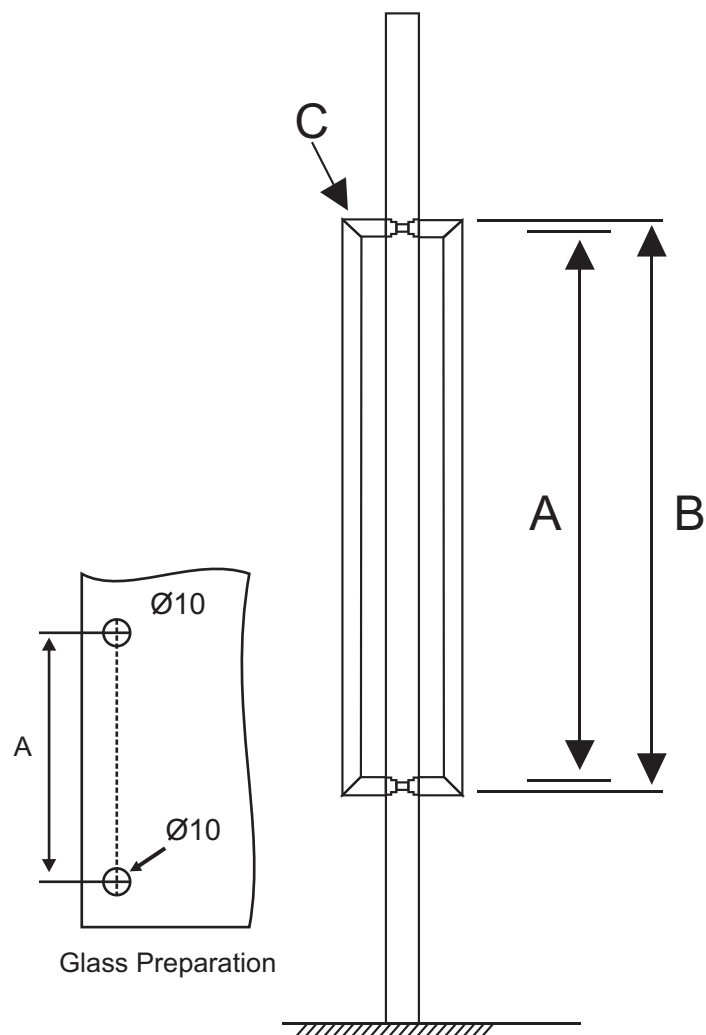

SPECIFICATION

- Round Glass Door Pull Handle
- Material : SS 304
- Glass Door Thickness : 10mm to 12mm
- Finish : SSS

Product Name	Item Code (L/R)	Overall Length (B)	C to C Hole Dist.(A)	Handle Dia (C)	Finish
Fluid Round Glass Door Pull Handle	014F98117	222mm	200mm	22mm	SSS
Fluid Round Glass Door Pull Handle	014F98118	272mm	250mm	22mm	SSS
Fluid Round Glass Door Pull Handle	014F98119	322mm	300mm	22mm	SSS
Fluid Round Glass Door Pull Handle	014F98120	372mm	350mm	22mm	SSS
Fluid Round Glass Door Pull Handle	014F98121	425mm	400mm	25mm	SSS
Fluid Round Glass Door Pull Handle	014F98122	475mm	450mm	25mm	SSS
Fluid Round Glass Door Pull Handle	014F98123	625mm	600mm	25mm	SSS