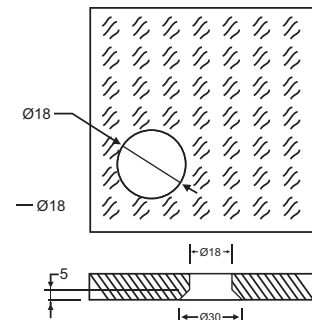

014F35634 Routel

SPECIFICATION

- Stainless Steel Routel Fixed countersunk head.
- Glass Thickness : 12mm
- Material : SS 316
- Finish : SSS