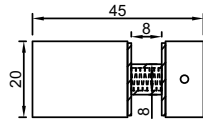

014F Series Glass Shower Fitting

Track to Glass Holder

SPECIFICATION

- Firm Grip with glass and track
- Trouble Free Operation
- Material : SS 304
- Finish : SSS

Stopper