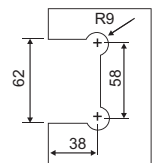

Glass Cut Out Top & Bottom