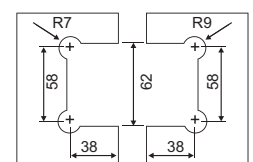

Glass Cut Out Top & Bottom