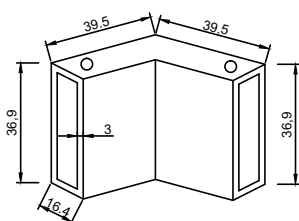

SPECIFICATION

- Corner Connector for Two Tracks
- Trouble Free Operation
- Material : SS 304
- Finish : SSS/PSS