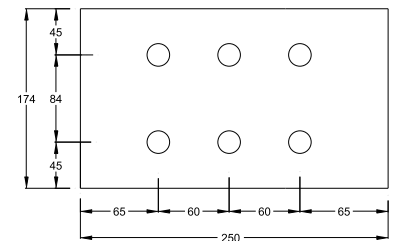

Glass Hole Diameter = Ø22mm