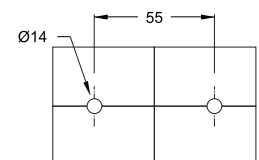

SPECIFICATION

- Glass Door Handle
- Material : SS 304
- Finish : SSS/PSS