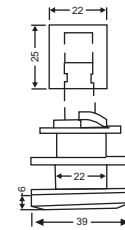

014F35635-A Routil

SPECIFICATION

- Stainless Steel Routil Fixed Flat Head.
- Glass Thickness : 10mm-16mm
- Material : SS 316
- Finish : SSS