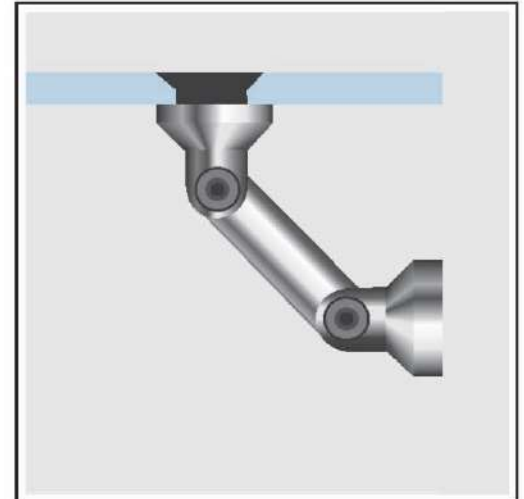

014F32101

Glass to Glass Corner Connector

SPECIFICATION

- For 10-12mm Glass
- Size : 60, 82, 103mm
- Trouble Free Operation
- Material : SS 304
- Finish : SSS

014F32102

Wall to Glass Corner Connector

SPECIFICATION

- For 10-12mm Glass
- Size : 60, 82, 103mm
- Trouble Free Operation
- Material : SS 304
- Finish : SSS

014F32103

Wall to Glass Connector

SPECIFICATION

- For 10-12mm Glass
- Size : 75, 103mm
- Firm Grip with glass and track
- Trouble Free Operation
- Material : SS 304
- Finish : SSS