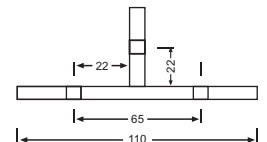

014F31067 Glass to Glass 3 Way Bracket

SPECIFICATION

- Glass Connector : 08 - 12mm
- Material : SS 304
- Sheet Metal
- Quick and Easy Installation
- Finish : SSS/PSS

014F31082 Glass to Glass Bracket 90°

SPECIFICATION

- Glass Connector : 08 - 12mm
- Material : SS 304
- Casting Material
- Quick and Easy Installation
- Finish : SSS/PSS