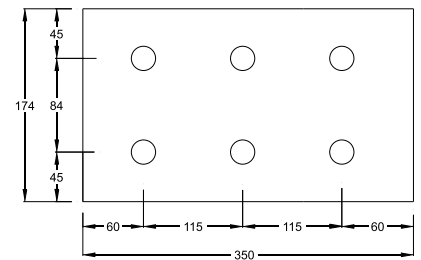

014F35641 Splice Plate

SPECIFICATION

- Material : SS 316
- Size : 350mm
- Finish : SSS

Glass Hole Diameter = Ø22mm