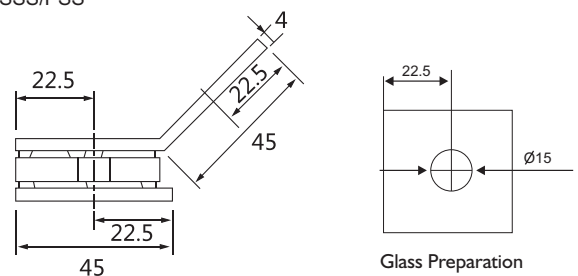

014F31065 Wall to Glass Bracket 135°

SPECIFICATION

- Glass Connector : 08 - 12mm
- Material : SS 304
- Sheet Metal
- Quick and Easy Installation
- Finish : SSS/PSS