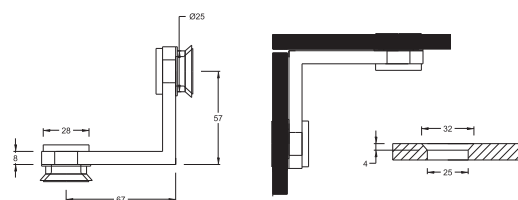

014F32107

Wall to Glass Connector

**SPECIFICATION**

- For 10-12mm Glass
- Trouble Free Operation
- Material : SS 304
- Finish : SSS

014F32108

90° Glass to Glass Connector

**SPECIFICATION**

- For 10-12mm Glass
- Trouble Free Operation
- Material : SS 304
- Finish : SSS