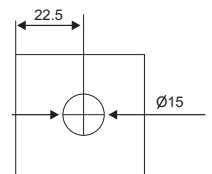

Glass Preparation