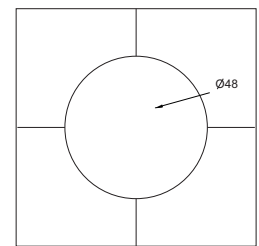

SPECIFICATION

- Glass Door Handle
- Material : SS 304
- Finish : SSS/PSS

014F33103 Glass Door Handle to Move the Door