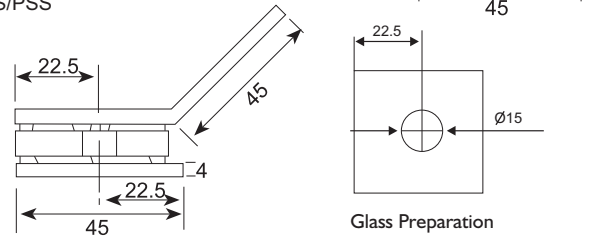

014F31086 Wall to Glass Bracket 135o

SPECIFICATION

- Glass Connector : 08 - 12mm
- Material : SS 304
- Casting Material
- Quick and Easy Installation
- Finish : SSS/PSS