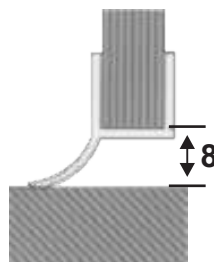

SPECIFICATION

- Material : PVC
- Finish : Transparent
- Glass Thickness : 8,10,12 mm
- Size : 2.2 Mtr.