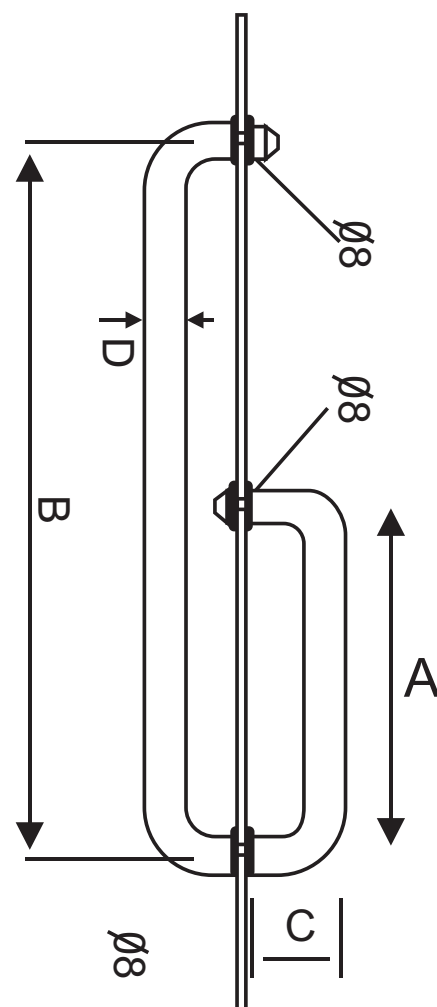

SPECIFICATION

- Glass Door Handle
- Material : SS 304
- Door Thickness : 8mm to 12mm
- Finish : SSS/PSS

Product Name	Product Code	Finish	Size			
			A	B	C	D
Shower Glass Door Handle	014F34357	SSS / PSS	150	450	62	19
Shower Glass Door Handle	014F34358	SSS / PSS	200	450	62	19