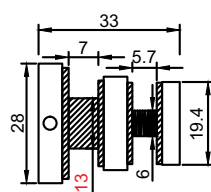

014F32201

Square Sliding Shower (Set)

SPECIFICATION

- One Fix One Slide
- Roller : 2 set
- Track to Glass Holder : 2pcs
- Stopper : 2pcs
- Handle : 1pcs
- Floor Guide : 1pcs
- Wall to Track Connector : 2pcs
- Material : SS 304
- Finish : SSS/PSS

Sliding Door Roller

SPECIFICATION

- Independent Needle Bearings
- Bottom glass fixing points adjustable
- Countersunk Head for better grip and look
- 8mm-10mm Glass
- Trouble Free Operation
- Material : SS 304
- Finish : SSS/PSS