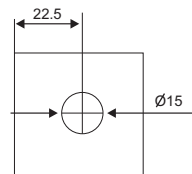

014F31084 Glass to Glass Bracket 180°

SPECIFICATION

- Glass Connector : 08 - 12mm
- Material : SS 304
- Casting Material
- Quick and Easy Installation
- Finish : SSS/PSS

Glass Preparation