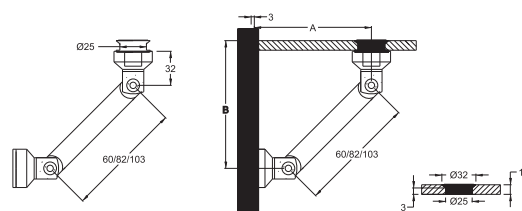

014F32102

Wall to Glass Corner Connector

SPECIFICATION

- For 10-12mm Glass
- Size : 60, 82, 103mm
- Trouble Free Operation
- Material : SS 304
- Finish : SSS