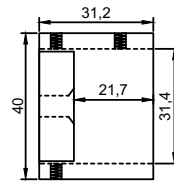

SPECIFICATION

- Connector Track
- Trouble Free Operation
- Material : SS 304
- Finish : SSS/PSS

Glass Door Handle