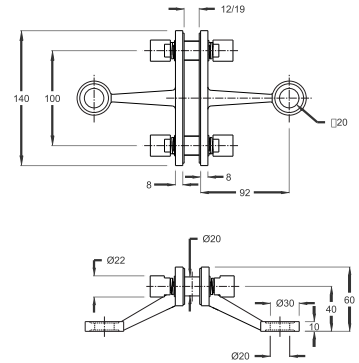

014F35614 2 Way Spider Fin Type

SPECIFICATION

- 2 Way Spider Fitting for Flush Glazing to suit 2 glass panel assembly with fin.
- Material : SS 316
- Finish : SSS