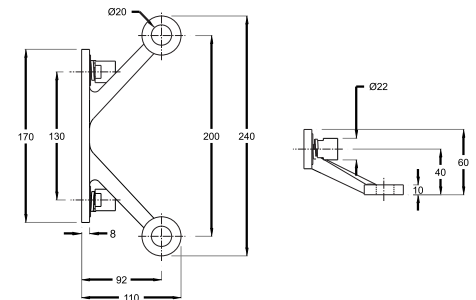

014F35620 2 Way Spider 90° Fin Type

SPECIFICATION

- 2 Way Spider Fitting for Flush Glazing to One Glass Panel
- Assembly with Ceiling / Wall.
- Material : SS 316
- Finish : SSS