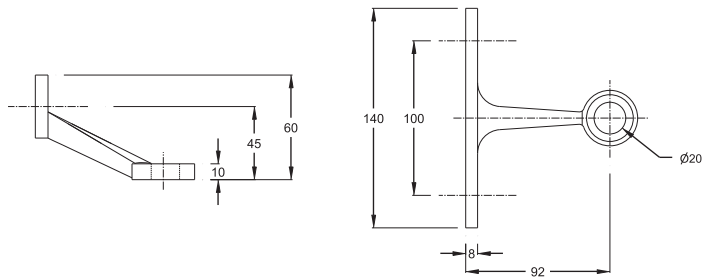

# 014F Series Spider Fitting

**014F35623 Wall to Glass Spider 90°**

**SPECIFICATION**

- Wall to Glass Middle One Way
- Material : SS 316
- Finish : SSS

**014F35624 4 Glass to Glass Spider 90°**

**SPECIFICATION**