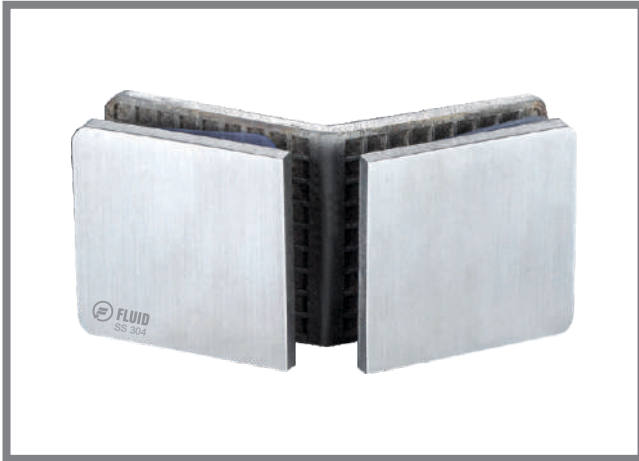

014F31083 Glass to Glass Bracket 135°

SPECIFICATION

- Glass Connector : 08 - 12mm
- Material : SS 304
- Casting Material
- Quick and Easy Installation
- Finish : SSS/PSS

014F31084 Glass to Glass Bracket 180°

SPECIFICATION

- Glass Connector : 08 - 12mm
- Material : SS 304
- Casting Material
- Quick and Easy Installation
- Finish : SSS/PSS

014F31085 Wall to Glass Bracket 90°

SPECIFICATION

- Glass Connector : 08 - 12mm
- Material : SS 304
- Casting Material
- Quick and Easy Installation
- Finish : SSS/PSS