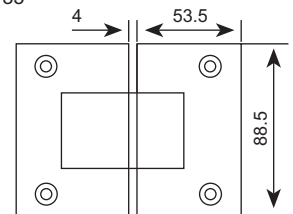

Double action spring  
returns door from 25°  
in each direction

Glass Cut Out Top & Bottom

**014F31004 Wall to glass 135°**

**SPECIFICATION**

- For connecting a glass door with fixed glass 135°
- Fit for Glass Thickness : 8 to 12mm
- Material : SS 304
- Glass must be toughened
- Weight Capacity : 45kg per pair
- Use gaskets to prevent glass damage
- Finish : SSS/PSS

Double action spring returns door from 25° in each direction

Glass Cut Out Top & Bottom

**014F31005 Glass to glass 180°**

**SPECIFICATION**

- For connecting a glass door with fixed glass 180°
- Fit for Glass Thickness : 8 to 12mm
- Material : SS 304
- Glass must be toughened
- Weight Capacity : 45kg per pair
- Use gaskets to prevent glass damage
- Finish : SSS/PSS