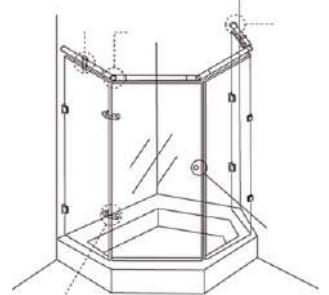

014F32135 For Bathroom Partition

SPECIFICATION

- Perfect Radius for Pipe for 19mm Rod
- Use Full for Bathroom Partition
- Material : Brass
- Finish : BN/CP