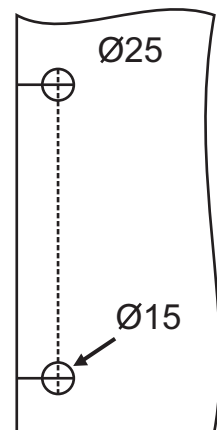

014F Series Glass Door Handle

SPECIFICATION

- Glass Door Handle "H" Type with lock
- Material : SS 304
- Door Thickness : 10mm to 12mm
- Finish : SSS

Product Name	Item Code (L/R)	Overall Length	C to C Hole Dist.	Handle Dia	Finish
Glass Door Handle with Lock	014F34347	1500mm	1125mm	35mm	SSS

Glass Preparation