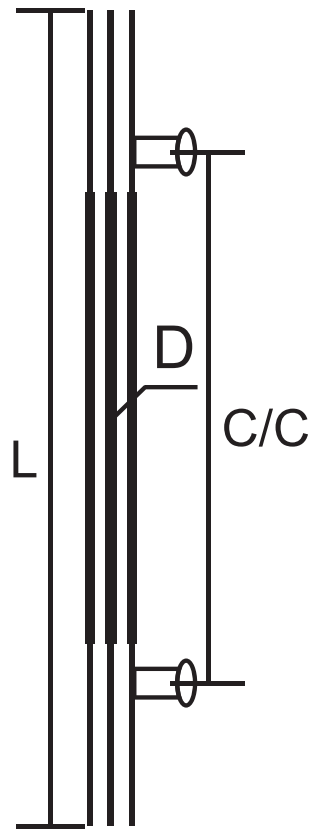

014F Series Glass Door Handle

SPECIFICATION

- Glass Door Handle "H" Type
- Material : SS 304
- Door Thickness : 8mm to 12mm
- Finish : SSS

Product Name	Item Code (L/R)	Overall Length	C to C Hole Dist.	Handle Dia	Finish
Glass Door Handle	014F34311	325mm	240mm	25mm	SSS
Glass Door Handle	014F34312	457mm	300mm	25mm	SSS
Glass Door Handle	014F34313	457mm	300mm	32mm	SSS
Glass Door Handle	014F34314	600mm	450mm	25mm	SSS
Glass Door Handle	014F34315	900mm	700mm	32mm	SSS

Glass Preparation